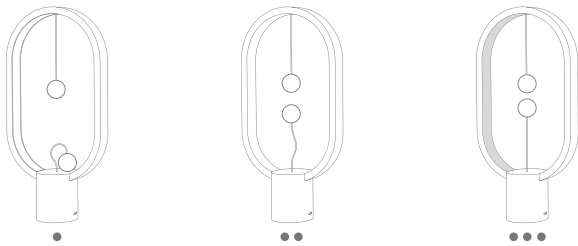

TECHNICAL SPECIFICATIONS

Product dimensions:	248 x 140 x 55 mm
Product weight:	220g ± 15 g
Overall weight:	360g ± 20g
Product material:	ABS
Rated power:	5W
Input:	5V/2A max

HOW TO USE

ON/OFF mode

1. Use the included USB-C cable to connect the lamp to a wall adapter or alternative power source (sold separately).
2. Turn the power ON using the connect switch.
3. Lift to connect the balls together.
4. Separate the magnetic balls to turn the light OFF.