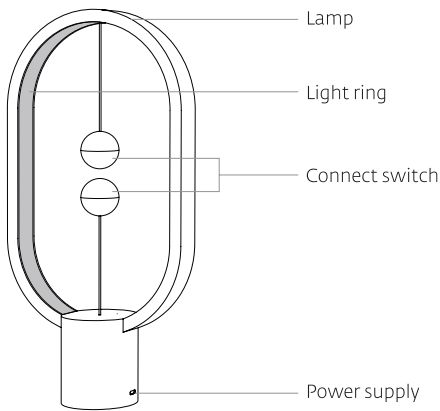

INTRODUCTION

TIPS

- This product does not contain a power adapter. It can be powered with 5V/1A; 5V/1.5A and 5V/2A certified power adapters
- **DO NOT** use a computer to supply power
- **DO NOT** use a non-certified power adapter to supply power

TECHNICAL SPECIFICATIONS

Product dimensions:	248 x 140 x 55 mm
Product weight:	220g ± 15 g
Overall weight:	360g ± 20g
Product material:	ABS
Rated power:	5W
Input:	5V/2A max

HOW TO USE

ON/OFF mode

1. Use the included USB-C cable to connect the lamp to a wall adapter or alternative power source (sold separately).
2. Turn the power ON using the connect switch.
3. Lift to connect the balls together.
4. Separate the magnetic balls to turn the light OFF.