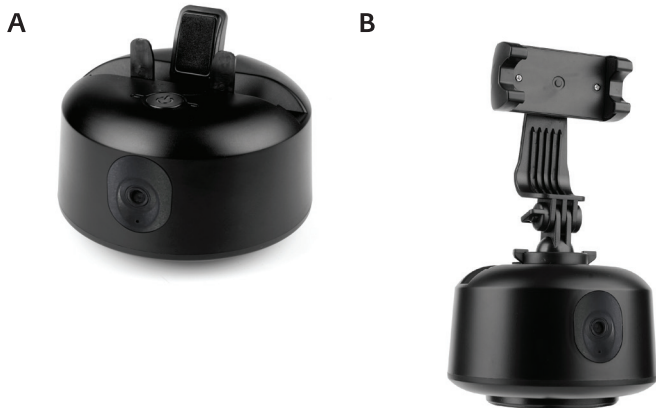

TWO BRACKET VERSIONS AVAILABLE: A OR B

CHARGING

Use the included USB charging cable to fully charge the gimbal before first use. It will take approximately 6-8 hours to fully charge. The LED indicator will be red while charging and turn blue when charging is complete.

NOTE: When the battery is low the LED indicator will flash green.

OPERATING INSTRUCTIONS

1. Secure your smartphone to the phone holder before turning the gimbal ON.
2. Press and hold the power button for approximately 4 seconds to turn the gimbal ON. The LED indicator will turn ON.
3. The gimbal will begin tracking the human face and body. Stay within 1-5 meters for best results.
4. Press the power button to turn the gimbal OFF. The LED indicator will turn OFF.

NOTE

This gimbal is suitable for tracking a single person only.

DO NOT use in high temperatures (over 50°C/ 122°F).

DO NOT use your hand to rotate the gimbal.

CAN ICES-003 (B)/NMB-003(B)

THE SOURCE - WARRANTY

The Source warrants that this product will be free from defects in materials and workmanship for a period of six (6) months from the date of purchase. Within this period, simply take the product and your proof of purchase to any The Source store or participating dealer and the product will be replaced (where available) without charge. Any product which has been subject to misuse or accidental damage is excluded from this warranty.

This warranty is only applicable to a product purchased through The Source company-owned stores or participating dealers in Canada where the warranty is included with the product. While this warranty does not confer any legal rights other than those set out above, you may have additional statutory rights which will vary under the laws of the various countries, states, provinces and other governmental entities in which The Source operates. This warranty is subject to all statutory rights you may have in Canada.

Imported by:
The Source, Barrie, Ontario, Canada, L4M 4W5
Manufactured in China
www.thesource.ca
© 2021 The Source. All rights reserved.