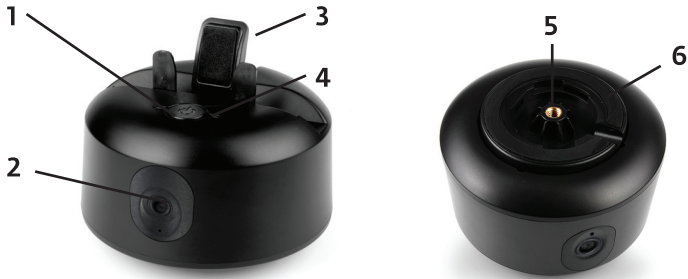

# 360° TRACKING GIMBAL

Instruction Manual

8093785

## INCLUDED

- 360° Tracking Gimbal
- Phone holder
- USB charging cable
- Instruction manual

## FEATURES

- Fits most 4.7-6.5inch smartphones
- No connection app required

## OPERATING INSTRUCTIONS

1. Power button
2. Lens
3. Phone holder
4. LED indicator
5. Tripod base
6. Pedestal