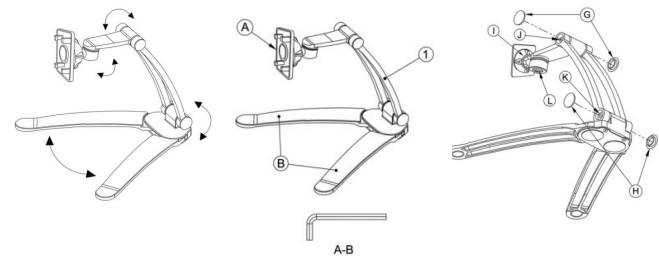

FORWARD POSITION

DO NOT position tablet (A) passed the end of the stand (B) to prevent the stand from tipping.

BACKWARD POSITION

DO NOT allow the stand arm (1) to go beyond the vertical plane of the base (B) to prevent tipping.

DIMENSIONS OF FOLDED STAND

TABLET MOUNT TO STAND

Once the tablet is securely fastened, rotate the holder to the desired angle.

MOUNTING THE WALL MOUNT BRACKET

1. Use the included 3M tape and screws to secure the mounting bracket under a cabinet. If securing the bracket to drywall or plaster walls it is recommended that you use proper drywall screws and anchors available at your local hardware store.
2. Fold B and insert into 2.

Use the allen hex wrench to adjust the tightness of all moveable parts.

THE SOURCE - WARRANTY

The Source warrants that this product will be free from defects in materials and workmanship for a period of (6) six months from the date of purchase. Within this period, simply take the product and your proof of purchase to any The Source store or participating dealer and the product will be replaced (where available) without charge. Any product which has been subject to misuse or accidental damage is excluded from this warranty.