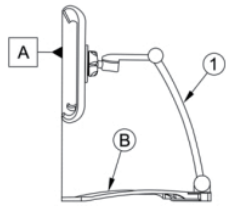

COMPATIBILITY

Fits most 7-10in. tablets.

COMPONENT IDENTIFICATION

- Tablet stand and base
- 3M sticker on the mount base
- Mounting screws
- Allen hex wrench
- Instruction manual

INSTALLATION INSTRUCTIONS

FORWARD POSITION

DO NOT position tablet (A) passed the end of the stand (B) to prevent the stand from tipping.

BACKWARD POSITION

DO NOT allow the stand arm (1) to go beyond the vertical plane of the base (B) to prevent tipping.

DIMENSIONS OF FOLDED STAND

TABLET MOUNT TO STAND

Once the tablet is securely fastened, rotate the holder to the desired angle.

MOUNTING THE WALL MOUNT BRACKET

1. Use the included 3M tape and screws to secure the mounting bracket under a cabinet. If securing the bracket to drywall or plaster walls it is recommended that you use proper drywall screws and anchors available at your local hardware store.
2. Fold B and insert into 2.