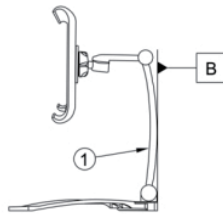

COMPATIBILITY

Fits most 7-10in. tablets.

COMPONENT IDENTIFICATION

- Tablet stand and base
- 3M sticker on the mount base
- Mounting screws
- Allen hex wrench
- Instruction manual

INSTALLATION INSTRUCTIONS

FORWARD POSITION

DO NOT position tablet (A) passed the end of the stand (B) to prevent the stand from tipping.

BACKWARD POSITION

DO NOT allow the stand arm (1) to go beyond the vertical plane of the base (B) to prevent tipping.

DIMENSIONS OF FOLDED STAND

TABLET MOUNT TO STAND

Once the tablet is securely fastened, rotate the holder to the desired angle.

MOUNTING THE WALL MOUNT BRACKET

1. Use the included 3M tape and screws to secure the mounting bracket under a cabinet. If securing the bracket to drywall or plaster walls it is recommended that you use proper drywall screws and anchors available at your local hardware store.
2. Fold B and insert into 2.