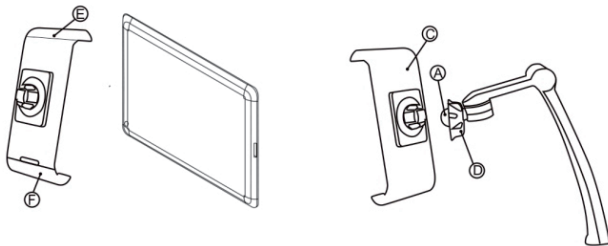

COMPATIBILITY

Fits most 7-10in. tablets.

COMPONENT IDENTIFICATION

- Tablet stand and base
- 3M sticker on the mount base
- Mounting screws
- Allen hex wrench
- Instruction manual

INSTALLATION INSTRUCTIONS

FORWARD POSITION

DO NOT position tablet (A) passed the end of the stand (B) to prevent the stand from tipping.

BACKWARD POSITION

DO NOT allow the stand arm (1) to go beyond the vertical plane of the base (B) to prevent tipping.

DIMENSIONS OF FOLDED STAND

TABLET MOUNT TO STAND

Once the tablet is securely fastened, rotate the holder to the desired angle.

MOUNTING THE WALL MOUNT BRACKET

1. Use the included 3M tape and screws to secure the mounting bracket under a cabinet. If securing the bracket to drywall or plaster walls it is recommended that you use proper drywall screws and anchors available at your local hardware store.
2. Fold B and insert into 2.