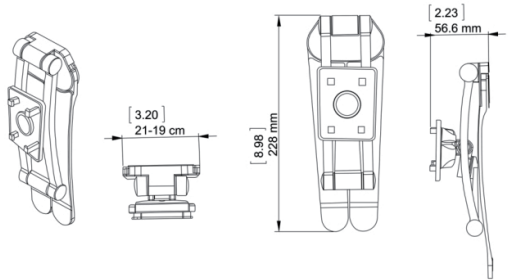

COMPATIBILITY

Fits most 7-10in. tablets.

COMPONENT IDENTIFICATION

- Tablet stand and base
- 3M sticker on the mount base
- Mounting screws
- Allen hex wrench
- Instruction manual

INSTALLATION INSTRUCTIONS

FORWARD POSITION

DO NOT position tablet (A) passed the end of the stand (B) to prevent the stand from tipping.

BACKWARD POSITION

DO NOT allow the stand arm (1) to go beyond the vertical plane of the base (B) to prevent tipping.

DIMENSIONS OF FOLDED STAND

TABLET MOUNT TO STAND

Once the tablet is securely fastened, rotate the holder to the desired angle.

MOUNTING THE WALL MOUNT BRACKET

1. Use the included 3M tape and screws to secure the mounting bracket under a cabinet. If securing the bracket to drywall or plaster walls it is recommended that you use proper drywall screws and anchors available at your local hardware store.
2. Fold B and insert into 2.