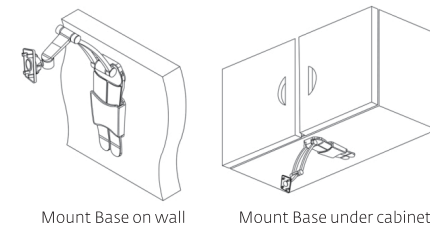

DIMENSIONS OF FOLDED STAND

TABLET MOUNT TO STAND

Once the tablet is securely fastened, rotate the holder to the desired angle.

MOUNTING THE WALL MOUNT BRACKET

1. Use the included 3M tape and screws to secure the mounting bracket under a cabinet. If securing the bracket to drywall or plaster walls it is recommended that you use proper drywall screws and anchors available at your local hardware store.
2. Fold B and insert into 2.