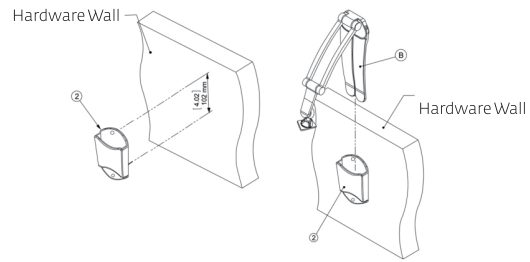

DIMENSIONS OF FOLDED STAND

TABLET MOUNT TO STAND

Once the tablet is securely fastened, rotate the holder to the desired angle.

MOUNTING THE WALL MOUNT BRACKET

1. Use the included 3M tape and screws to secure the mounting bracket under a cabinet. If securing the bracket to drywall or plaster walls it is recommended that you use proper drywall screws and anchors available at your local hardware store.
2. Fold B and insert into 2.