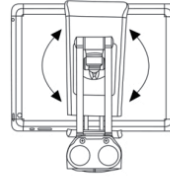

FORWARD POSITION

DO NOT position tablet (A) passed the end of the stand (B) to prevent the stand from tipping.

BACKWARD POSITION

DO NOT allow the stand arm (1) to go beyond the vertical plane of the base (B) to prevent tipping.

DIMENSIONS OF FOLDED STAND

TABLET MOUNT TO STAND

Once the tablet is securely fastened, rotate the holder to the desired angle.

MOUNTING THE WALL MOUNT BRACKET

1. Use the included 3M tape and screws to secure the mounting bracket under a cabinet. If securing the bracket to drywall or plaster walls it is recommended that you use proper drywall screws and anchors available at your local hardware store.
2. Fold B and insert into 2.