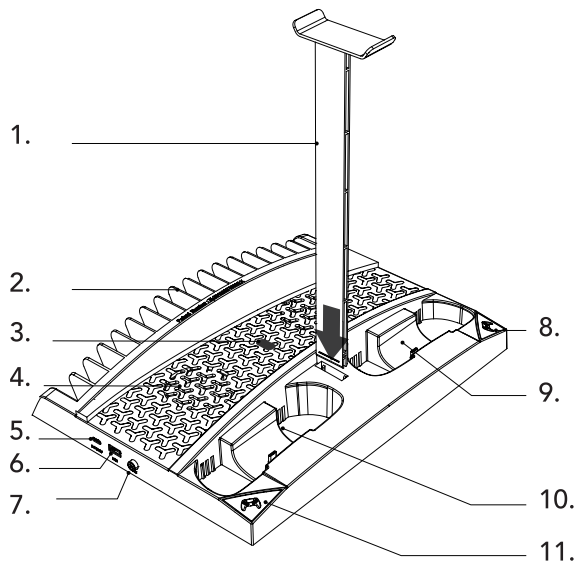

4-IN-1 CHARGING STATION FOR PS5™

INCLUDES

- Vertical stand
- Console screw
- USB-C cable
- Instruction manual

COMPONENT IDENTIFICATION

- | | |
|-------------------------------------|----------------------------------|
| 1. Headset stand | 7. ON/OFF switch for cooling fan |
| 2. Gaming disc storage | 8. Charging LED indicator 1 |
| 3. Slot for screw to attach console | 9. Charging slot 1 |
| 4. Cooling fan | 10. Charging slot 2 |
| 5. USB-C power input | 11. Charging LED indicator 2 |
| 6. USB port | |

FEATURES

- Vertical stand for PS5™ console with dual-cooling fans
- Charging station for PS5™ controllers
- Gaming headset stand
- 17-slot game disc holder

OPERATING INSTRUCTIONS

1. Flip your PS5™ console and attach the stand using the included screw.
2. Connect the stand to your console using the included USB-C cable. Once connected the charging slot indicators will turn ON.
3. Plug your PS5™ controller(s) into the charging slot(s). The LED indicator(s) will be red while the controller is charging then turn white when charging is complete.