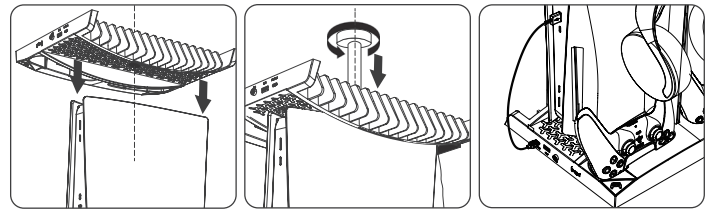

SPECIFICATIONS

Voltage:	DC 4.25-5.25 V
Input:	≤2A
Max current:	≤600mAh per controller
Charging time:	5 hours

WARNINGS

- Use with other power sources may cause the product to operate incorrectly
- **DO NOT** use in high temperatures
- Avoid exposure to the sun, rain, damp and heat
- Use only in a well-ventilated area

CAN ICES-003(B)/NMB-003(B)

THE SOURCE - WARRANTY

The Source warrants that this product will be free from defects in materials and workmanship for a period of twelve (12) months from the date of purchase. Within this period, simply take the product and your proof of purchase to any The Source store or participating dealer and the product will be replaced (where available) without charge. Any product which has been subject to misuse or accidental damage is excluded from this warranty.

This warranty is only applicable to a product purchased through The Source company-owned stores or participating dealers in Canada where the warranty is included with the product. While this warranty does not confer any legal rights other than those set out above, you may have additional statutory rights which will vary under the laws of the various countries, states, provinces and other governmental entities in which The Source operates. This warranty is subject to all statutory rights you may have in Canada.

Imported by:
The Source, Barrie, Ontario, Canada, L4M 4W5
Manufactured in China
www.thesource.ca
© 2021 The Source. All rights reserved.