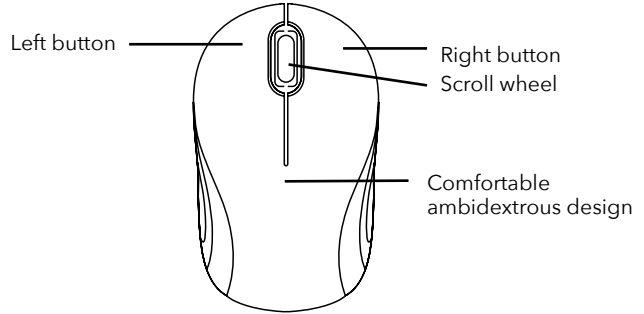

**SETUP**

1. Open the battery compartment by pressing down on the back of the mouse (A) then press and slide (B) forward. Remove the paper tab and insert the battery following the polarity (+/-) marked.

2. Turn the mouse ON.

3. Insert USB receiver into a USB port on your computer. Wait up to 1 minute. Your mouse is now ready to use.

**COMPONENT IDENTIFICATION**

**CHANGING THE BATTERY**

- Open the cover
- Insert one AAA battery following the polarity (+/-) marked