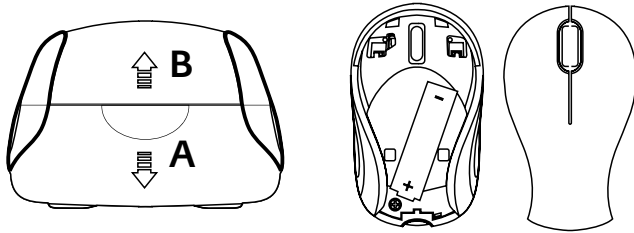

**SETUP**

1. Open the battery compartment by pressing down on the back of the mouse (A) then press and slide (B) forward. Remove the paper tab and insert the battery following the polarity (+/-) marked.