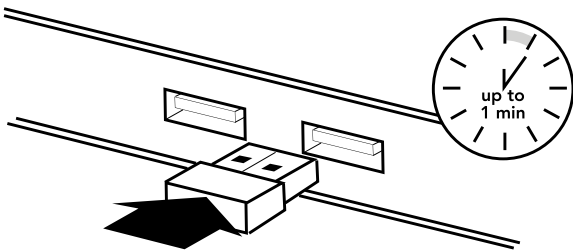

**SETUP**

1. Open the battery compartment by pressing down on the back of the mouse (A) then press and slide (B) forward. Remove the paper tab and insert the battery following the polarity (+/-) marked.

2. Turn the mouse ON.

3. Insert USB receiver into a USB port on your computer. Wait up to 1 minute. Your mouse is now ready to use.

**COMPONENT IDENTIFICATION**

**CHANGING THE BATTERY**

- Open the cover
- Insert one AAA battery following the polarity (+/-) marked