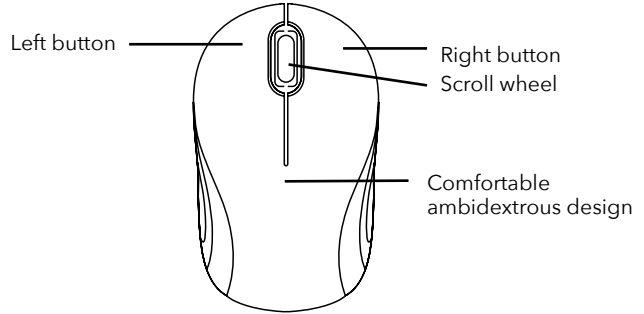

SETUP

1. Open the battery compartment by pressing down on the back of the mouse (A) then press and slide (B) forward. Remove the paper tab and insert the battery following the polarity (+/-) marked.

2. Turn the mouse ON.

3. Insert USB receiver into a USB port on your computer. Wait up to 1 minute. Your mouse is now ready to use.

COMPONENT IDENTIFICATION

CHANGING THE BATTERY

- Open the cover
- Insert one AAA battery following the polarity (+/-) marked