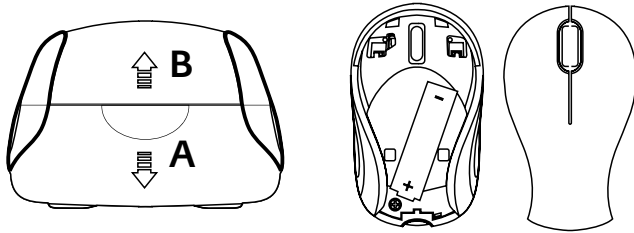

Before installing and using this product, please read the instructions thoroughly and retain them for future reference.

WHAT'S INCLUDED

- Wireless mouse
- One AAA battery
- Nano USB receiver
- Instruction manual

SETUP

1. Open the battery compartment by pressing down on the back of the mouse (A) then press and slide (B) forward. Remove the paper tab and insert the battery following the polarity (+/-) marked.

2. Turn the mouse ON.

3. Insert USB receiver into a USB port on your computer. Wait up to 1 minute. Your mouse is now ready to use.

COMPONENT IDENTIFICATION

CHANGING THE BATTERY

- Open the cover
- Insert one AAA battery following the polarity (+/-) marked