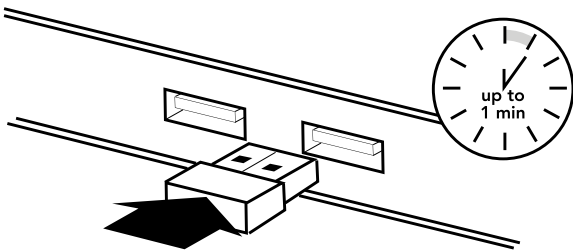

SETUP

1. Open the battery compartment by pressing down on the back of the mouse (A) then press and slide (B) forward. Remove the paper tab and insert the battery following the polarity (+/-) marked.

2. Turn the mouse ON.

3. Insert USB receiver into a USB port on your computer. Wait up to 1 minute. Your mouse is now ready to use.

COMPONENT IDENTIFICATION

CHANGING THE BATTERY

- Open the cover
- Insert one AAA battery following the polarity (+/-) marked