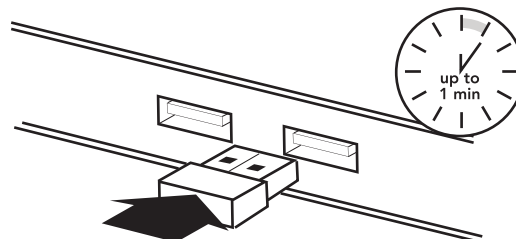

FUNCTION KEYS

Fn+F1 Open Action Center Win+A	Fn+F7 Close Tab Ctrl+W
Fn+F2 Open Task view Alt+Tab	Fn+F8 Re-open closed tab Ctrl+Shift+T
Fn+F3 Show the desktop Win+D	Fn+F9 Open Settings
Fn+F4 Minimize all Win+D	Fn+F10 Lock the computer
Fn+F5 Open Favorites	Fn+F11 Sleep mode
Fn+F6 Open Tab Ctrl+T	Fn+F12 Computer OFF

NOTE

Due to the wide variety of computer operating systems, 100% compatibility cannot be guaranteed.

Function keys Fn+ & Fn+ are not compatible with Windows 8.

Function keys Fn+ & Fn+ are not compatible with Windows 7.

MOUSE DPI

- 3 levels of DPI: 800/1200/1600

SLEEP MODE

Both the keyboard and mouse will enter sleep mode after 5 minutes (keyboard) and 8 minutes (mouse) of inactivity. Press any button to wake them up.

SPECIFICATIONS

Adjustable DPI:	800/1200/1600
Frequency:	2.4GHz
Range:	Up to 8m
Multimedia keys:	13 one-touch (for Windows only) 12 function keys
Supports :	Windows 7/8/10 and Mac OS X 10.10 or above