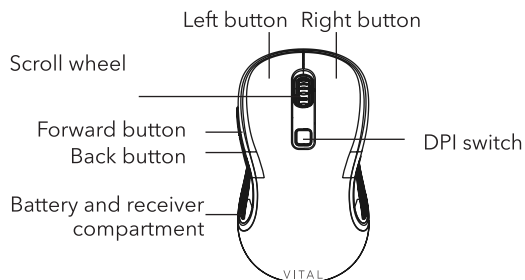

FEATURES

KEYBOARD

- 13 media keys and 12 shortcuts
- 3 LED indicators NumLock/Caps/Scroll
- Adjustable legs
- Full-size, low-profile ergonomic design

MOUSE

- Adjustable DPI for smooth, precise tracking
- Auto-sleep function to preserve battery life
- Up to 8m range
- Ergonomic design suitable for left or right-handed use