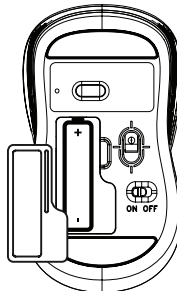

FEATURES

KEYBOARD

- 13 media keys and 12 shortcuts
- 3 LED indicators NumLock/Caps/Scroll
- Adjustable legs
- Full-size, low-profile ergonomic design

MOUSE

- Adjustable DPI for smooth, precise tracking
- Auto-sleep function to preserve battery life
- Up to 8m range
- Ergonomic design suitable for left or right-handed use

GETTING STARTED

INSTALLING THE BATTERIES-KEYBOARD

1. Open the battery compartment on the back of the keyboard.
2. Insert 2 AA batteries (included) following the polarity (+/-) marked.
3. Close the battery compartment.

NOTE: When the keyboard power is low, the LED will flash red.

INSTALLING THE BATTERIES-MOUSE

1. Open the battery compartment on the bottom of the mouse.
2. Insert 1 AA battery (included) following the polarity (+/-) marked.
3. Close the battery compartment.