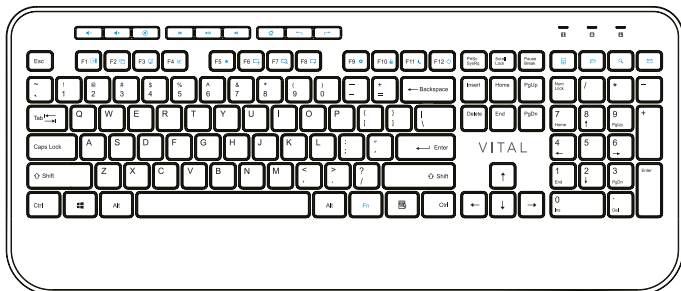

WHAT'S INCLUDED

- 2.4GHz wireless keyboard
- 3 AA batteries
- Wireless mouse
- Nano receiver
- Instruction manual

COMPONENT IDENTIFICATION

- | | |
|-----------------------|-----------------|
| Volume Down | Back |
| Volume Up | Forward |
| Mute | Open Calculator |
| Previous Track | Open Folder |
| Play/Pause | Open Search |
| Next Track | Open Email |
| Open Internet Browser | |

FEATURES

KEYBOARD

- 13 media keys and 12 shortcuts
- 3 LED indicators NumLock/Caps/Scroll
- Adjustable legs
- Full-size, low-profile ergonomic design

MOUSE

- Adjustable DPI for smooth, precise tracking
- Auto-sleep function to preserve battery life
- Up to 8m range
- Ergonomic design suitable for left or right-handed use

GETTING STARTED

INSTALLING THE BATTERIES-KEYBOARD

1. Open the battery compartment on the back of the keyboard.
2. Insert 2 AA batteries (included) following the polarity (+/-) marked.
3. Close the battery compartment.

NOTE: When the keyboard power is low, the LED will flash red.

INSTALLING THE BATTERIES-MOUSE

1. Open the battery compartment on the bottom of the mouse.
2. Insert 1 AA battery (included) following the polarity (+/-) marked.
3. Close the battery compartment.