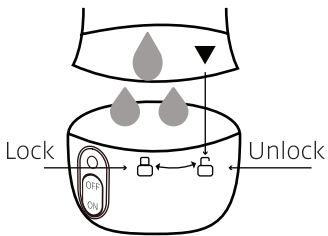

SMART REMINDER WATER BOTTLE

8085212

Instruction Manual

INCLUDED

- Smart water bottle
- Micro USB charging cable
- Instruction manual

FEATURES

- Hydration reminder
- Humidifier
- LED light
- LED emergency SOS light

COMPONENT IDENTIFICATION

FEATURES

HUMIDIFIER

- Fill the humidifier water tank. Attach the base to the water bottle by lining the arrow up with the unlock icon as shown, push then rotate clockwise until it is lined up with the lock icon
- Slide the humidifier control switch down to turn the humidifier ON and up to turn it OFF
- The humidifier will automatically turn OFF after 30 minutes or when the humidifier water tank is empty.

HYDRATION REMINDER

- Press and hold the LED control button to turn hydration reminder ON, the bottle will beep twice slowly and the blue LED will flash twice slowly
- The blue LED will flash twice every 10 minutes to indicate that hydration reminder is turned ON
- Every hour the water bottle will beep 5 times and the blue LED will flash for 5 minutes as a reminder to drink water
- To turn hydration reminder OFF, press and hold the LED control button. The bottle will beep twice quickly and the LED will flash twice quickly

LED LIGHT

- Press the LED control button once to turn the LED light ON
- Press again to turn the red emergency LED ON
- Press one more time to turn the LED light OFF
- If the red LED flashes 5 times quickly, the battery is low and the bottle needs to be charge