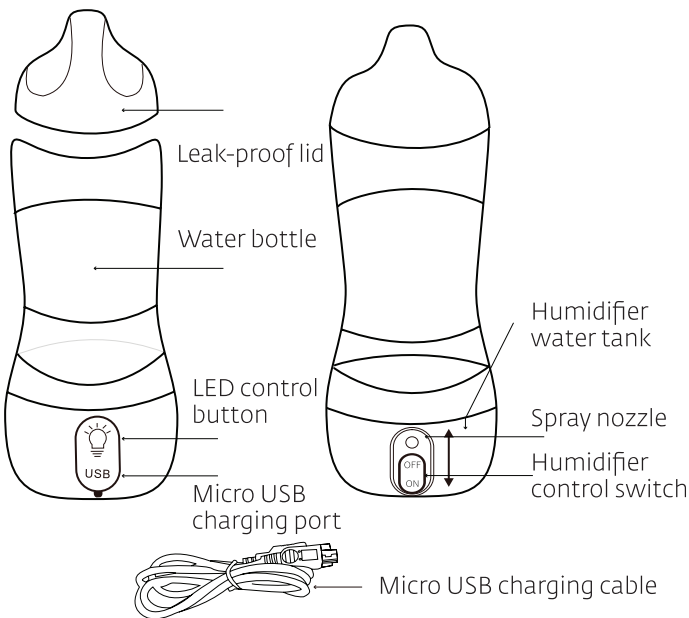

SMART REMINDER WATER BOTTLE

8085212

Instruction Manual

INCLUDED

- Smart water bottle
- Micro USB charging cable
- Instruction manual

FEATURES

- Hydration reminder
- Humidifier
- LED light
- LED emergency SOS light

COMPONENT IDENTIFICATION

FEATURES

HUMIDIFIER

- Fill the humidifier water tank. Attach the base to the water bottle by lining the arrow up with the unlock icon as shown, push then rotate clockwise until it is lined up with the lock icon
- Slide the humidifier control switch down to turn the humidifier ON and up to turn it OFF
- The humidifier will automatically turn OFF after 30 minutes or when the humidifier water tank is empty.

HYDRATION REMINDER

- Press and hold the LED control button to turn hydration reminder ON, the bottle will beep twice slowly and the blue LED will flash twice slowly
- The blue LED will flash twice every 10 minutes to indicate that hydration reminder is turned ON
- Every hour the water bottle will beep 5 times and the blue LED will flash for 5 minutes as a reminder to drink water
- To turn hydration reminder OFF, press and hold the LED control button. The bottle will beep twice quickly and the LED will flash twice quickly

LED LIGHT

- Press the LED control button once to turn the LED light ON
- Press again to turn the red emergency LED ON
- Press one more time to turn the LED light OFF
- If the red LED flashes 5 times quickly, the battery is low and the bottle needs to be charge