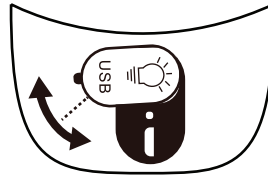

CARE AND MAINTENANCE

Remove the base of the water bottle and wash the bottle using hot soapy water. Use only a soft, wet cloth to gently clean the base.

SPECIFICATIONS

Voltage:	DC 3.7V
Battery capacity:	1200mAh
Charging voltage:	DC 5V
Charging current:	500mA
Rated power:	2W
Water bottle capacity:	400ml
Humidifier capacity:	60ml
Time (spray):	up to 3.5 hours
Time (LED):	up to 7 hours
Time (both):	up to 2.5 hours
Standby time:	up to 180 days