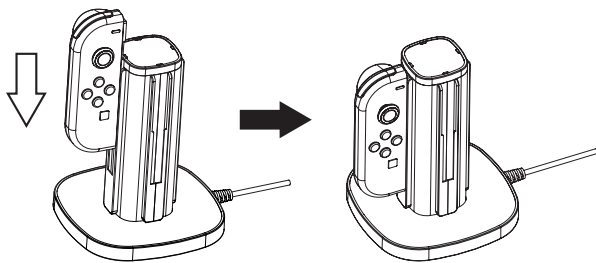

OWNER'S MANUAL —

Thank you for purchasing the charger for Joy-Con™. Before using, please read the below instructions and retain them for future reference.

8082169

COMPONENT IDENTIFICATION

1. Charging LED indicators
2. 4 Joy-Con™ charging chutes
3. 4 charging ports
4. 5V USB input

CHARGING

For faster charging, charge one controller at a time. Depending on how many controllers are docked, the charger optimizes charging time by alternating between the controllers.

1. Plug your charger in.
2. Slide your Joy-Con™ charger into one of the four ports.

3. When the LED is solid red, the controller is charging.
4. When the LED is solid green, charging is complete.

**IMPORTANT!** If a power surge occurs, the charger will initiate its surge protection. Remove controllers from the charging ports and the charger will automatically reset.

UNDERSTANDING THE LED STATUS LIGHTS

| LED STATUS                | WHAT IT MEANS   |
|---------------------------|---|
| Red and green LED flashes | The charger is powering ON and self-testing                       |
| Solid red LED             | The Joy-Con™ controller is charging                               |
| Solid green LED           | The Joy-Con™ controller is fully charged                          |
| Red LED slowly flashes    | Input voltage to the charger is too low (4.7V) or too high (5.6V) |
| Red LED rapidly flashes   | A power surge has occurred  |
| No light                  | No controller is inserted   |