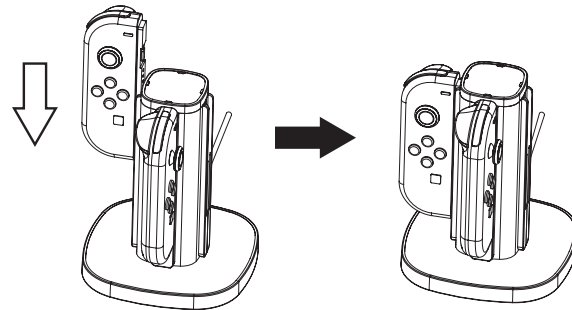

OWNER'S MANUAL —

Thank you for purchasing the charger for Joy-Con™. Before using, please read the below instructions and retain them for future reference.

8082169

COMPONENT IDENTIFICATION

1. Charging LED indicators
2. 4 Joy-Con™ charging chutes
3. 4 charging ports
4. 5V USB input

CHARGING

For faster charging, charge one controller at a time. Depending on how many controllers are docked, the charger optimizes charging time by alternating between the controllers.

1. Plug your charger in.
2. Slide your Joy-Con™ charger into one of the four ports.

3. When the LED is solid red, the controller is charging.
4. When the LED is solid green, charging is complete.

**IMPORTANT!** If a power surge occurs, the charger will initiate its surge protection. Remove controllers from the charging ports and the charger will automatically reset.

UNDERSTANDING THE LED STATUS LIGHTS

| LED STATUS                | WHAT IT MEANS   |
|---------------------------|---|
| Red and green LED flashes | The charger is powering ON and self-testing                       |
| Solid red LED             | The Joy-Con™ controller is charging                               |
| Solid green LED           | The Joy-Con™ controller is fully charged                          |
| Red LED slowly flashes    | Input voltage to the charger is too low (4.7V) or too high (5.6V) |
| Red LED rapidly flashes   | A power surge has occurred  |
| No light                  | No controller is inserted   |