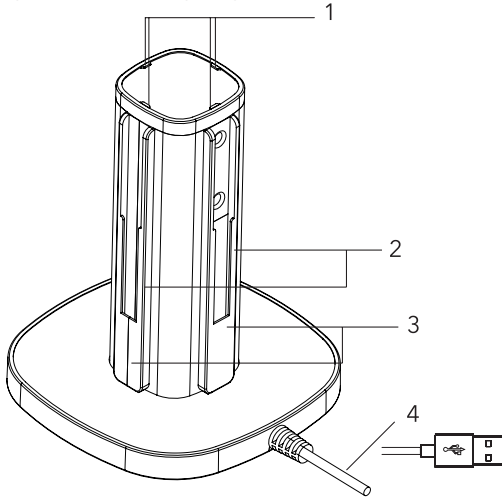

OWNER'S MANUAL —

Thank you for purchasing the charger for Joy-Con™. Before using, please read the below instructions and retain them for future reference.

8082169

COMPONENT IDENTIFICATION

1. Charging LED indicators
2. 4 Joy-Con™ charging chutes
3. 4 charging ports
4. 5V USB input

CHARGING

For faster charging, charge one controller at a time. Depending on how many controllers are docked, the charger optimizes charging time by alternating between the controllers.

1. Plug your charger in.
2. Slide your Joy-Con™ charger into one of the four ports.

3. When the LED is solid red, the controller is charging.
4. When the LED is solid green, charging is complete.

**IMPORTANT!** If a power surge occurs, the charger will initiate its surge protection. Remove controllers from the charging ports and the charger will automatically reset.