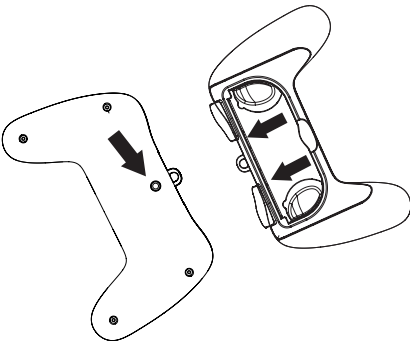

OWNER'S MANUAL —

Thank you for purchasing the Play and Drive Kit. Before using, please read the below instructions and retain them for future reference.

8082168

CONTROLLER INSTRUCTIONS

1. Slide your Joy-Con™ controller into place on the rear of the Xtreme Gaming controller.

2. To remove the Joy-Con™ controller, press and hold the rear button on the Xtreme Gaming controller. Push the Joy-Con™ controller up to detach it from the Xtreme Gaming controller.

NOTE: The Joy-Con™ controller CANNOT be charged while it is slotted into the Xtreme Gaming controller.

WHEEL INSTRUCTIONS

1. Place the right or left Joy-Con™ controller into the wheel's slot.
2. Align the +/- signs of the Joy-Con™ controller with the wheel's +/- signs.
3. Gently press the Joy-Con™ controller into the wheel slot with your thumbs.