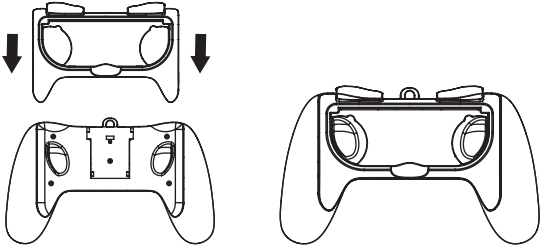

OWNER'S MANUAL —

Thank you for purchasing the Play and Drive Kit. Before using, please read the below instructions and retain them for future reference.

8082168

CONTROLLER INSTRUCTIONS

1. Slide your Joy-Con™ controller into place on the rear of the Xtreme Gaming controller.

2. To remove the Joy-Con™ controller, press and hold the rear button on the Xtreme Gaming controller. Push the Joy-Con™ controller up to detach it from the Xtreme Gaming controller.

NOTE: The Joy-Con™ controller CANNOT be charged while it is slotted into the Xtreme Gaming controller.

WHEEL INSTRUCTIONS

1. Place the right or left Joy-Con™ controller into the wheel's slot.
2. Align the +/- signs of the Joy-Con™ controller with the wheel's +/- signs.
3. Gently press the Joy-Con™ controller into the wheel slot with your thumbs.