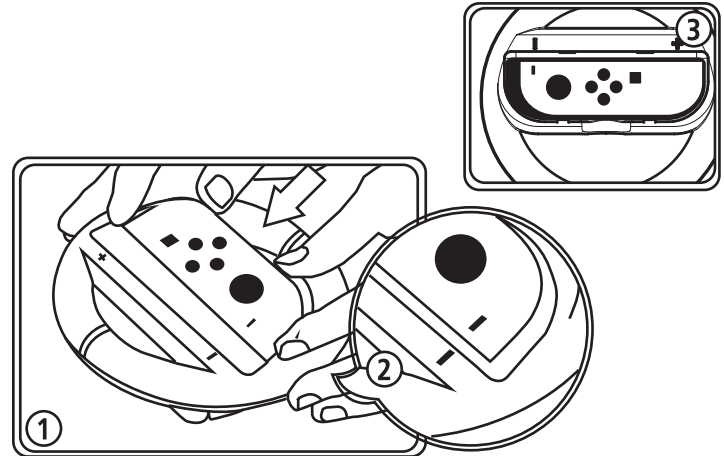

OWNER'S MANUAL —

Thank you for purchasing the Play and Drive Kit. Before using, please read the below instructions and retain them for future reference.

8082168

CONTROLLER INSTRUCTIONS

1. Slide your Joy-Con™ controller into place on the rear of the Xtreme Gaming controller.

2. To remove the Joy-Con™ controller, press and hold the rear button on the Xtreme Gaming controller. Push the Joy-Con™ controller up to detach it from the Xtreme Gaming controller.

NOTE: The Joy-Con™ controller CANNOT be charged while it is slotted into the Xtreme Gaming controller.

WHEEL INSTRUCTIONS

1. Place the right or left Joy-Con™ controller into the wheel's slot.
2. Align the +/- signs of the Joy-Con™ controller with the wheel's +/- signs.
3. Gently press the Joy-Con™ controller into the wheel slot with your thumbs.