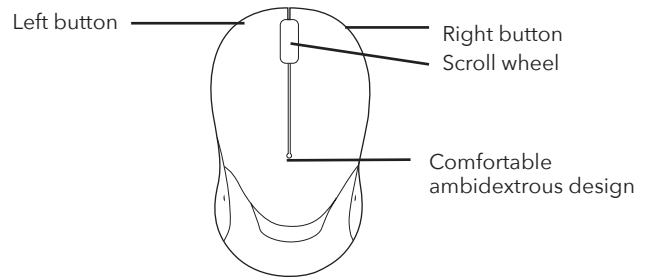

SETUP

1. Open the battery compartment by pressing the corners of the battery cover (1 and 2) and pull back until there is a gap (3). Remove the paper tab and USB receiver. Insert the battery following the polarity (+/-) marked.

2. Turn the mouse ON.

3. Insert USB receiver into a USB port on your computer. Wait up to 1 minute. Your mouse is now ready to use.

COMPONENT IDENTIFICATION

CHANGING THE BATTERY

- Open the cover
- Insert one AAA battery following the polarity (+/-) marked