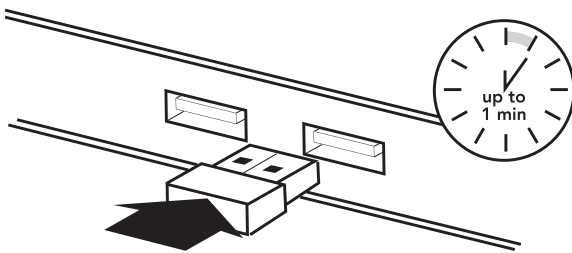

SETUP

1. Open the battery compartment by pressing the corners of the battery cover (1 and 2) and pull back until there is a gap (3). Remove the paper tab and USB receiver. Insert the battery following the polarity (+/-) marked.

2. Turn the mouse ON.

3. Insert USB receiver into a USB port on your computer. Wait up to 1 minute. Your mouse is now ready to use.

COMPONENT IDENTIFICATION

CHANGING THE BATTERY

- Open the cover
- Insert one AAA battery following the polarity (+/-) marked