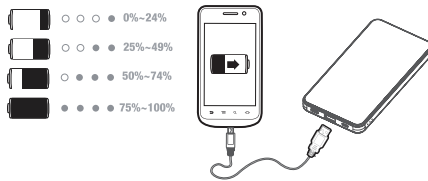

INCLUDED

- 10,000mAh power bank
- Micro USB charging cable
- Instruction manual

GETTING STARTED

CHARGING YOUR POWER BANK

Use the included charging cable to fully charge the power bank before first use.

- The white LED will blink while the power bank is charging
- The white LED will remain ON once charging is complete
- Unplug the power bank once it is fully charged
- Four white LEDs will remain ON when charging is complete

CHARGING YOUR DEVICE

Connect your device to the power bank using the included micro USB charging cable; charging will commence. White LEDs will display the current battery life of the power bank while it is charging.

SPECIFICATIONS

Battery capacity:	10 000mAh
Micro Input:	5V \equiv 2A
USB Input:	5V \equiv 2A IQ
USB Input:	5V \equiv 2A IQ
Input charging time:	~7 hours
Total Output:	5V/3A
Dimensions:	90.5 x 63.5 x 22.6 mm
Weight:	182g \pm 5g