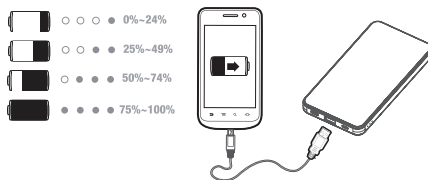

INCLUDED

- 5000mAh power bank
- Micro USB charging cable
- Instruction manual

GETTING STARTED

CHARGING YOUR POWER BANK

Use the included charging cable to fully charge the power bank before first use.

- The white LED will blink while the power bank is charging
- The white LED will remain ON once charging is complete
- Unplug the power bank once it is fully charged
- Four white LEDs will remain ON when charging is complete

CHARGING YOUR DEVICE

Connect your device to the power bank using the included micro USB charging cable; charging will commence. White LEDs will display the current battery life of the power bank while it is charging.

SPECIFICATIONS

Battery capacity:	5000mAh
Micro USB Input:	5V \equiv 2A
USB 1 Output:	5V \equiv 2A
USB 2 Output:	5V \equiv 2A
Input charging time:	~4 hours
Total Output:	5V/2A
Dimensions:	90.5 x 63.3 x 12.8 mm
Weight:	102g \pm 5g