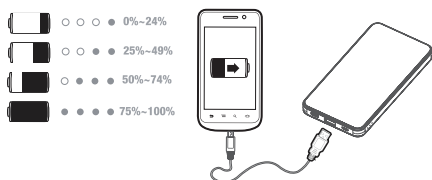

INCLUDED

- Two 5000mAh power banks
- Two micro USB charging cables
- Instruction manual

GETTING STARTED

CHARGING YOUR POWER BANK

Use the included charging cable to fully charge the power bank before first use.

- The white LED will blink while the power bank is charging
- The white LED will remain ON once charging is complete
- Unplug the power bank once it is fully charged
- Four white LEDs will remain ON when charging is complete

CHARGING YOUR DEVICE

Connect your device to the power bank using the included micro USB charging cable or cable that fits your device; charging will commence. White LEDs will display the current battery life of the power bank while it is charging.

SPECIFICATIONS

Battery capacity:	5000mAh
Micro USB Input:	5V-2000mA
USB 1 Output:	DC 5.0V-2100mA (max.)
USB 2 Output:	DC 5.0V-2100mA (max.)
Input charging time:	~4 hours
Total Output:	5V/2.1A
Dimensions:	127 x 70 x 10 mm
Weight:	120g ± 5g