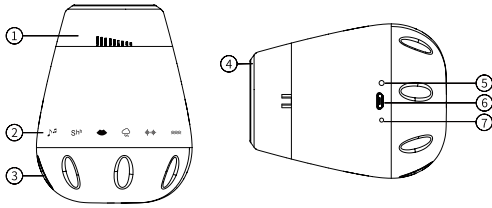

SOOTHING SOUND MACHINE

8081439

Instruction Manual

INCLUDED

- Soothing sound machine
- USB charging cable
- Instruction manual

COMPONENT IDENTIFICATION

1. Power ON/OFF; Volume Up/Down
2. Sound icons
3. Sound selection gear
4. Speaker
5. Charging indicator LED
6. USB charge port
7. Voice sensor microphone

FEATURES

- Six built-in soothing sounds—lullaby, hush, fetal heartbeat, rain, white noise and waves
- Voice sensor activates soothing sounds when your baby starts crying

CHARGING

- Built-in Lithium battery
- Use the included USB cable to connect your sound machine to an adapter or wall charger (sold separately)
- The LED will be red when charging and turn green when charging is complete

OPERATING INSTRUCTIONS

1. Turn the sound machine ON by turning the ring on the top of the machine. You will hear a click and a soothing sound will automatically begin to play. Twist the ring further to adjust the volume.
2. To select your desired sound, twist the base of the sound machine using the icons to guide your selection—lullaby, hush, fetal heartbeat, rain, white noise and waves.
3. Soothing sounds will play for 30 minutes. After that time, the sound machine will enter standby mode.
4. If your baby begins to cry, the voice sensor will activate the sound machine and your selected sound will begin to play again.
5. Standby mode can also be ended by selecting a new soothing sound.

SPECIFICATIONS

Speaker Specs:	40mm diameter 8Ω 3W Iron casing
Input:	DC 5V/1A
Cable Length:	1.2m (4ft.)
Battery:	Lithium; 3.7V/1800mAh
Size:	98 x 77 mm
Weight:	137g (±10g)

WARNINGS

- **DO NOT** forcibly turn the adjustment rings. If you twist the rings past their natural rotation, you will break the machine
- **DO NOT** disassemble or repair the sound machine by yourself to avoid causing further damage
- **DO NOT** use harsh chemical to clean. Please use a soft, damp cloth to wipe the surface
- Keep away from water, high temperatures and fire

THE SOURCE - WARRANTY

The Source warrants that this product will be free from defects in materials and workmanship for a period of six (6) months from the date of purchase. Within this period, simply take the product and your proof of purchase to any The Source store or participating dealer and the product will be replaced (where available) without charge. Any product which has been subject to misuse or accidental damage is excluded from this warranty.

This warranty is only applicable to a product purchased through The Source company-owned stores or participating dealers in Canada where the warranty is included with the product. While this warranty does not confer any legal rights other than those set out above, you may have additional statutory rights which will vary under the laws of the various countries, states, provinces and other governmental entities in which The Source operates. This warranty is subject to all statutory rights you may have in Canada.

Imported by:
The Source, Barrie, Ontario, Canada, L4M 4W5
Manufactured in China
www.thesource.ca
© 2018 The Source. All rights reserved.