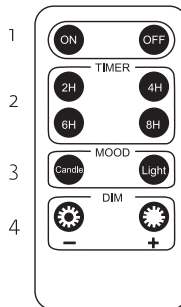

OPERATING INSTRUCTIONS–REMOTE

1. Turn the candles ON or OFF.
2. TIMER: Press 2H, 4H, 6H, 8H, to select desired time. Once the time is set, the candle will turn ON and OFF at the same time each day for the length of time selected. Timer will reset after the candle is turned OFF manually using the switch on the bottom.
3. MODE: Select candle for a flickering light or light for a steady light.
4. DIMMER: Use the dimmer buttons to adjust the brightness of the candle.