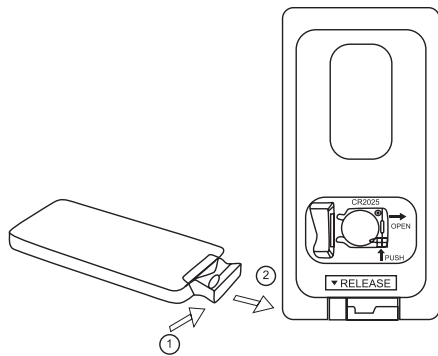

**INCLUDED**

- 3 LED Pillar Candles
- Remote control
- Instruction manual

**GETTING STARTED**

**BATTERY INSTALLATION–CANDLES**

1. Open the battery compartment.
2. Insert 3 AAA alkaline batteries (sold separately) into each candle following the polarity (+/-) marked.
3. Close the battery compartment.

**BATTERY INSTALLATION–REMOTE**

1. Open the battery compartment.
2. Insert a CR2025 battery (included) with the (+) facing up.
3. Close the battery compartment.

**CARE AND MAINTENANCE**

- Clean with a soft dry cloth