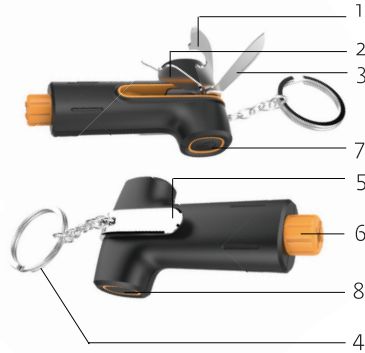

## INCLUDED

- 8-in-1 emergency tool
- Piece of tempered glass for window breaking demonstration
- Button cell battery (flashlight)
- Instruction manual

## COMPONENT IDENTIFICATION

1. Can opener/Flat screwdriver
2. SIM card remover
3. Pocket knife
4. Keychain
5. Seatbelt cutter
6. Emergency glass breaker
7. Flashlight
8. Flashlight ON/OFF

### EMERGENCY GLASS BREAKER

1. Grip the emergency tool firmly.
2. Position the flat base of the orange tip (6) against the window.
3. Firmly push the emergency tool down on the glass until the orange tip is fully inserted into the black casing to activate the concealed striking pin.
4. With as little as 11lbs of applied pressure, the spring-loaded striking pin will break the window.
5. The striking pin will automatically retract and the orange tip will return to its original position for future use.

### SEATBELT CUTTER

1. Insert the seatbelt between the chrome clip and the black casing to cut the seatbelt.