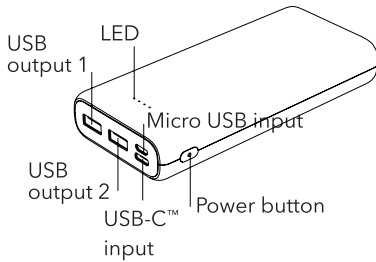

Thank you for purchasing the VITAL 20,000mAh POWER BANK.

INCLUDED

- 20,000mAh power bank
- Micro USB charging cable
- Instruction manual

GETTING STARTED

CHARGING YOUR POWER BANK

Use the included charging micro USB cable to fully charge the power bank before first use. It will take approximately 7 hours to fully charge using the included micro USB cable and Quick Charge™ wall adapter (sold separately) or 12 hours using a standard wall adapter (sold separately).

CHARGING YOUR DEVICE

Connect your device to the power bank using the appropriate cable (sold separately); charging will commence.

POWER INDICATOR

Press the power button to turn the power bank ON. Check the LED lights on top of the power bank to see how much power it holds. Reference the chart below:

Power Indicator	One light on	Two lights on	Three lights on	Four lights on
Battery Status	<25%	25%~50%	50%~75%	75%~100%

SPECIFICATIONS

Battery capacity:	20,000mAh
Micro USB input:	5V/2.0A; 9V/2.0A
USB-C™ input	5V/2.0A
USB output	5-6 V/3.0A; 6-9 V/2.0A; 9-12 V/1.5A
Charge time	~7-12 hours
Recycling times	>500 times