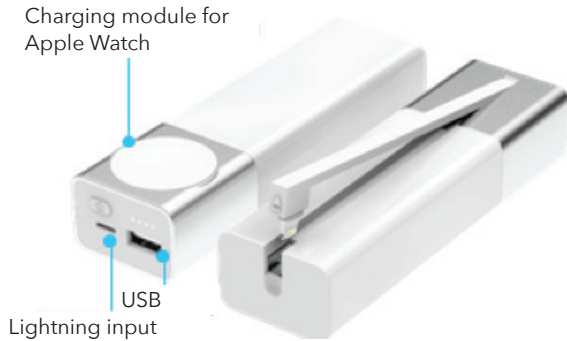

VITAL 5200mAh POWER BANK WITH APPLE WATCH CHARGER

8080489

Instruction Manual

INCLUDED

- 5200mAh power bank with Apple Watch charger
- Instruction manual

CHARGING YOUR POWER BANK

Use a Lightning cable (sold separately) to fully charge the power bank before first use. When all four LED indicators are ON, the power bank is fully charged.

CHARGING YOUR DEVICE

Press the power button to turn the power bank ON.

Charging your iPhone, iPad or iPod:

- Extend the built-in Lightning charger to recharge your device

Charging your Apple Watch:

- Place your Apple Watch on the built-in magnetic charging module