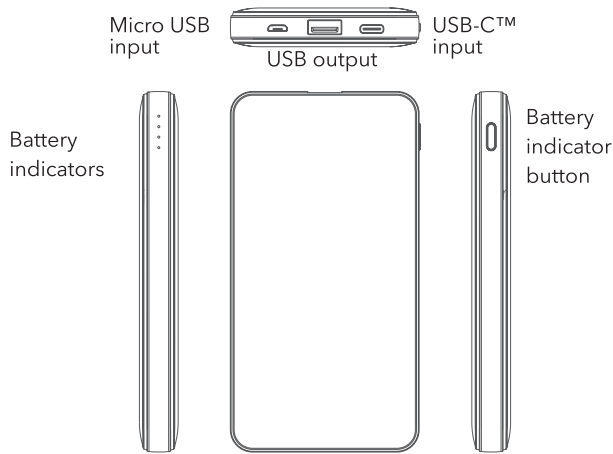

Thank you for purchasing the VITAL USB-C™ FABRIC POWER BANK.

INCLUDED

- 10,000mAh fabric power bank
- 15cm micro USB charging cable
- Instruction manual

FEATURES

- USB-C™ input
- Quick Charge USB-A output port

GETTING STARTED

CHARGING YOUR POWER BANK

Use the included micro USB charging cable or USB-C™ cable (sold separately) to fully charge the power bank before first use.

- The white LED will blink while the power bank is charging
- The white LED will remain ON once charging is complete
- Unplug the power bank once it is fully charged
- If using a QC wall adapter (sold separately) the top LED will be blue to indicate Quick Charge is ON

SPECIFICATIONS

Battery capacity:	10000mAh/3.7V/37Wh
Micro Input:	5V \equiv 2A, 9V \equiv 2A
USB-C™ Input:	5V \equiv 3A; 9V \equiv 2A
USB Output:	Quick Charge 3.0 5V \equiv 2A, 9V \equiv 2A, 12V \equiv 1.5A
Dimensions:	138 x 72 x 15 mm
Weight:	230 \pm 10g