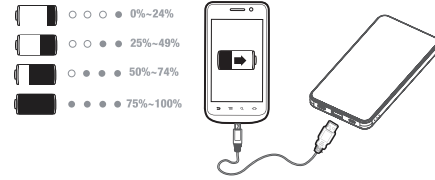

GETTING STARTED

CHARGING YOUR POWER BANK

Use the included micro USB charging cable or USB-C™ cable (sold separately) to fully charge the power bank before first use.

- The white LED will blink while the power bank is charging
- The white LED will remain ON once charging is complete
- Unplug the power bank once it is fully charged
- If using a QC wall adapter (sold separately) the top LED will be blue to indicate Quick Charge is ON

iPhone, laptop and wall adapter (120-240V), not included

CHARGING YOUR DEVICE

Connect your device to the power bank using the included micro USB charging cable; charging will commence. White LEDs will display the current battery life of the power bank while it is charging. If your device has Quick Charge function, the top LED will be blue.

SPECIFICATIONS

Battery capacity:	10000mAh/3.7V/37Wh
Micro Input:	5V \equiv 2A, 9V \equiv 2A
USB-C™ Input:	5V \equiv 3A; 9V \equiv 2A
USB Output:	Quick Charge 3.0 5V \equiv 2A, 9V \equiv 2A, 12V \equiv 1.5A
Dimensions:	138 x 72 x 15 mm
Weight:	230 \pm 10g