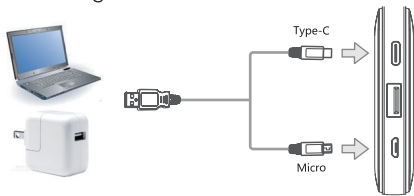

Thank you for purchasing the VITAL USB-C™ FABRIC POWER BANK.

INCLUDED

- 10,000mAh fabric power bank
- 15cm micro USB charging cable
- Instruction manual

FEATURES

- USB-C™ input
- Quick Charge USB-A output port

GETTING STARTED

CHARGING YOUR POWER BANK

Use the included micro USB charging cable or USB-C™ cable (sold separately) to fully charge the power bank before first use.

- The white LED will blink while the power bank is charging
- The white LED will remain ON once charging is complete
- Unplug the power bank once it is fully charged
- If using a QC wall adapter (sold separately) the top LED will be blue to indicate Quick Charge is ON