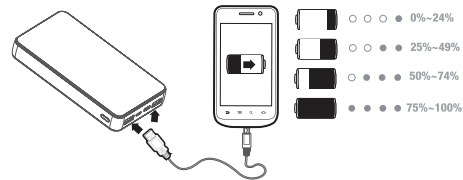

SPECIFICATIONS

Battery capacity:	15,000mAh
Micro Input:	5V 2A, 9V 2A
USB-C™ Input:	9V 2A
USB Output:	QUICK CHARGE 3.0 5V 2A, 9V 3A, 12V 2A
Dimensions:	138 x 72 x 20 mm
Weight:	340 ± 10g
Battery capacity:	15,000mAh/3.7V/55.5Wh

WARNING

- While charging, the power bank's casing may become warm, which is normal. Use it in a well-ventilated area when charging
- Keep the power bank away from heat sources, direct sunlight, humidity, water or other liquids
- DO NOT operate the power bank if wet or damaged to prevent electric shock, explosion and/or injury. Improper repairs of this device may place the user at risk
- DO NOT use the power bank with wet hands
- DO NOT use this unit for anything other than its intended use

BATTERY MUST BE RECYCLED OR DISPOSED OF PROPERLY

Contact your local hazardous waste management authorities for information on recycling or disposal programs in your area.

CAN ICES-3(B)/CAN NMB-3(B)

THE SOURCE - WARRANTY

The Source warrants that this product will be free from defects in materials and workmanship for a period of twelve (12) months from the date of purchase. Within this period, simply take the product and your proof of purchase to any The Source store or participating dealer and the product will be replaced (where available) without charge. Any product which has been subject to misuse or accidental damage is excluded from this warranty.

This warranty is only applicable to a product purchased through The Source company-owned stores or participating dealers in Canada where the warranty is included with the product. While this warranty does not confer any legal rights other than those set out above, you may have additional statutory rights which will vary under the laws of the various countries, states, provinces and other governmental entities in which The Source operates. This warranty is subject to all statutory rights you may have in Canada.

Imported by:
The Source, Barrie, Ontario, Canada, L4M 4W5
Manufactured in China
www.thesource.ca
© 2019 The Source. All rights reserved.