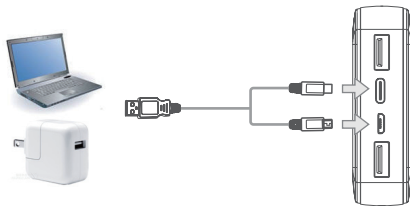

iPhone, laptop and wall adapter (120-240V), not included

CHARGING YOUR DEVICE

Connect your device to the power bank using the included USB cable; charging will begin. White LEDs will display the current battery life of the power bank while it is charging.