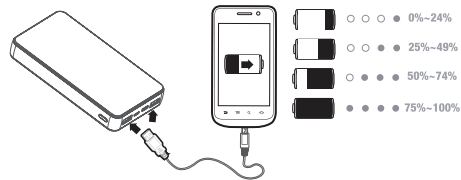

SPECIFICATIONS

Battery capacity:	15,000mAh
Micro Input:	5V 2A, 9V 2A
USB-C™ Input:	9V 2A
USB Output:	QUICK CHARGE 3.0 5V 2A, 9V 3A, 12V 2A
Dimensions:	138 x 72 x 20 mm
Weight:	340 ± 10g
Battery capacity:	15,000mAh/3.7V/55.5Wh

WARNING

- While charging, the power bank's casing may become warm, which is normal. Use it in a well-ventilated area when charging
- Keep the power bank away from heat sources, direct sunlight, humidity, water or other liquids
- DO NOT operate the power bank if wet or damaged to prevent electric shock, explosion and/or injury. Improper repairs of this device may place the user at risk
- DO NOT use the power bank with wet hands
- DO NOT use this unit for anything other than its intended use

BATTERY MUST BE RECYCLED OR DISPOSED OF PROPERLY

Contact your local hazardous waste management authorities for information on recycling or disposal programs in your area.

CAN ICES-3(B)/CAN NMB-3(B)

THE SOURCE - WARRANTY

The Source warrants that this product will be free from defects in materials and workmanship for a period of twelve (12) months from the date of purchase. Within this period, simply take the product and your proof of purchase to any The Source store or participating dealer and the product will be replaced (where available) without charge. Any product which has been subject to misuse or accidental damage is excluded from this warranty.

This warranty is only applicable to a product purchased through The Source company-owned stores or participating dealers in Canada where the warranty is included with the product. While this warranty does not confer any legal rights other than those set out above, you may have additional statutory rights which will vary under the laws of the various countries, states, provinces and other governmental entities in which The Source operates. This warranty is subject to all statutory rights you may have in Canada.

Imported by:
The Source, Barrie, Ontario, Canada, L4M 4W5
Manufactured in China
www.thesource.ca
© 2019 The Source. All rights reserved.