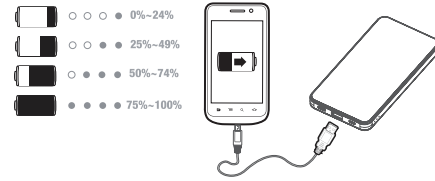

SPECIFICATIONS

Battery capacity:	10000mAh/3.7V/37Wh
Micro Input:	5V $\equiv$ 2A, 9V $\equiv$ 2A
USB-C™ Input:	9V $\equiv$ 2A
USB Output:	Quick Charge 3.0
	5V $\equiv$ 2A, 9V $\equiv$ 2A, 12V $\equiv$ 1.5A
Total Output:	3A
Dimensions:	138 x 72 x 15 mm
Weight:	230 $\pm$ 10g

WARNING

- While charging, the power bank's casing may become warm, which is normal. Use it in a well-ventilated area when charging
- Keep the power bank away from heat sources, direct sunlight, humidity, water or other liquids
- **DO NOT** operate the power bank if wet or damaged to prevent electric shock, explosion and/or injury. Improper repairs of this device may place the user at risk
- **DO NOT** use the power bank with wet hands
- **DO NOT** use this power bank if it is damaged or modified, as it may exhibit unpredictable behaviour resulting in fire, explosion or injury
- **DO NOT** use this unit for anything other than its intended use

BATTERY MUST BE RECYCLED OR DISPOSED OF PROPERLY
Contact your local hazardous waste management authorities for information on recycling or disposal programs in your area.

CAN ICES-3(B)/CAN NMB-3(B)

THE SOURCE - WARRANTY

The Source warrants that this product will be free from defects in materials and workmanship for a period of twelve (12) months from the date of purchase. Within this period, simply take the product and your proof of purchase to any The Source store or participating dealer and the product will be replaced (where available) without charge. Any product which has been subject to misuse or accidental damage is excluded from this warranty.

This warranty is only applicable to a product purchased through The Source company-owned stores or participating dealers in Canada where the warranty is included with the product. While this warranty does not confer any legal rights other than those set out above, you may have additional statutory rights which will vary under the laws of the various countries, states, provinces and other governmental entities in which The Source operates. This warranty is subject to all statutory rights you may have in Canada.

Imported by:
The Source, Barrie, Ontario, Canada, L4M 4W5
Manufactured in China
www.thesource.ca
© 2019 The Source. All rights reserved.