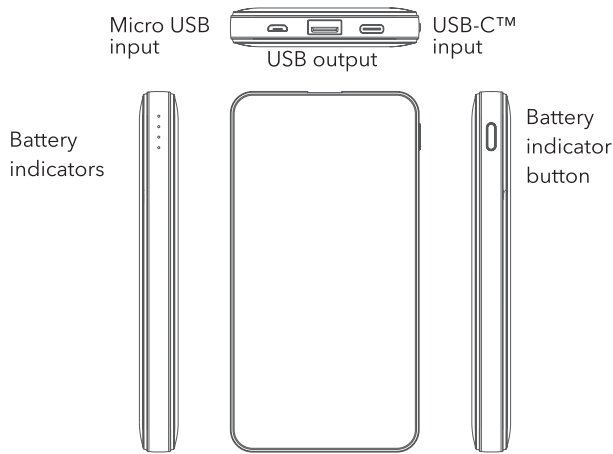

Thank you for purchasing the VITAL USB-C™ FABRIC POWER BANK.

INCLUDED

- 10,000mAh fabric power bank
- 15cm micro USB charging cable
- Instruction manual

FEATURES

- USB-C™ input/output
- Quick Charge USB-A output port

GETTING STARTED

CHARGING YOUR POWER BANK

Use the included charging cable to fully charge the power bank before first use.

- The white LED will blink while the power bank is charging
- The white LED will remain ON once charging is complete
- Unplug the power bank once it is fully charged