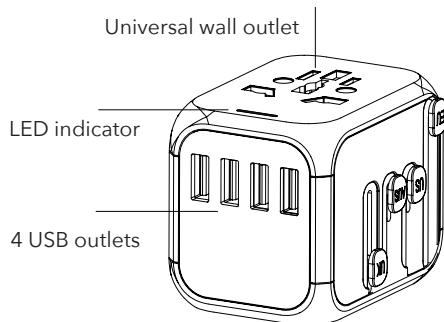

Thank you for purchasing the VITAL UNIVERSAL TRAVEL ADAPTER. This multipurpose adapter with universal outlet can accommodate devices from 148 countries. It can also plug into A, B, C, D, E, F, G, H, I, J, M and N outlets.

INCLUDED

- Travel Adapter
- Instruction manual

FEATURES

- Worldwide compatibility
- Built-in universal outlet with retractable US/UK/EU/AU prongs
- Built-in fuse protection
- Child-proof outlet
- Auto-lock prongs

COMPONENT IDENTIFICATION

- Ensure all prongs locked in the retracted position before extending desired prongs
- Gently press the appropriate tab and slide until the prongs are locked in the OUT position. Retract after use