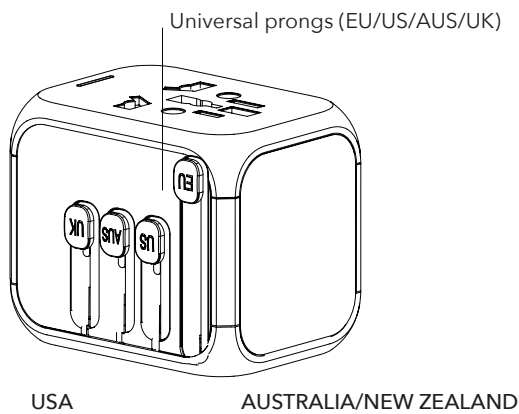

Thank you for purchasing the VITAL UNIVERSAL TRAVEL ADAPTER. This multipurpose adapter with universal outlet can accommodate devices from 148 countries. It can also plug into A, B, C, D, E, F, G, H, I, J, M and N outlets.

INCLUDED

- Travel Adapter
- Instruction manual

FEATURES

- Worldwide compatibility
- Built-in universal outlet with retractable US/UK/EU/AU prongs
- Built-in fuse protection
- Child-proof outlet
- Auto-lock prongs

COMPONENT IDENTIFICATION

- Ensure all prongs locked in the retracted position before extending desired prongs
- Gently press the appropriate tab and slide until the prongs are locked in the OUT position. Retract after use