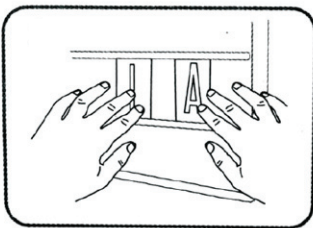

INCLUDED

- Lightbox
- 100 letters/numbers/symbols
- 1.2m (3.9 ft.) USB cable
- Remote
- Instruction Manual

Requires 5V DC USB adapter or 4 AA batteries (not included).

GETTING STARTED

OPERATING INSTRUCTIONS

1. Insert batteries or plug the included USB cable into a computer or AC adapter (not included).
2. Ensure that the protective film is removed from each character first. Take a character and insert it into the slots at the front of the lightbox.

3. Slide character across the lightbox.

4. Repeat this process to create words by sliding characters on the lightbox from either end.

5. Turn on the lightbox with the switch at the side of the box.

TO USE/REPLACE THE BATTERIES