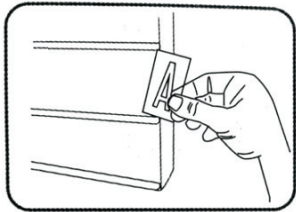

INCLUDED

- Lightbox
- 100 letters/numbers/symbols
- 1.2m (3.9 ft.) USB cable
- Remote
- Instruction Manual

Requires 5V DC USB adapter or 4 AA batteries (not included).

GETTING STARTED

OPERATING INSTRUCTIONS

1. Insert batteries or plug the included USB cable into a computer or AC adapter (not included).
2. Ensure that the protective film is removed from each character first. Take a character and insert it into the slots at the front of the lightbox.

3. Slide character across the lightbox.

4. Repeat this process to create words by sliding characters on the lightbox from either end.

5. Turn on the lightbox with the switch at the side of the box.

TO USE/REPLACE THE BATTERIES