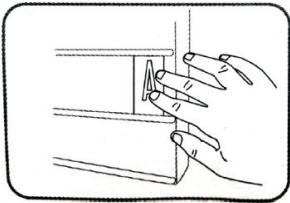

INCLUDED

- Lightbox
- 100 letters/numbers/symbols
- 1.2m (3.9 ft.) USB cable
- Remote
- Instruction Manual

Requires 5V DC USB adapter or 4 AA batteries (not included).

GETTING STARTED

OPERATING INSTRUCTIONS

1. Insert batteries or plug the included USB cable into a computer or AC adapter (not included).
2. Ensure that the protective film is removed from each character first. Take a character and insert it into the slots at the front of the lightbox.

3. Slide character across the lightbox.

4. Repeat this process to create words by sliding characters on the lightbox from either end.

5. Turn on the lightbox with the switch at the side of the box.

TO USE/REPLACE THE BATTERIES