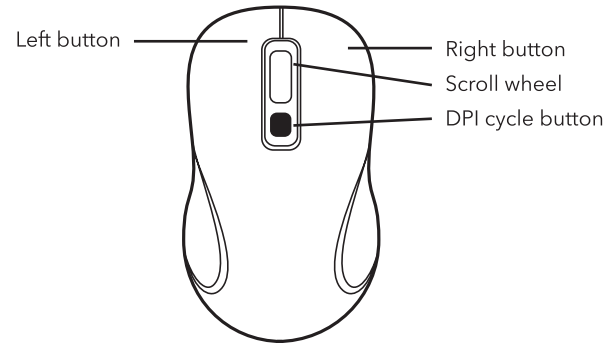

SETUP

1. Open the battery compartment, remove the paper tab and USB receiver. Insert the battery following the polarity (+/-) marked.

2. Turn the mouse ON.

3. Insert USB receiver into a USB port on your computer. Wait up to 1 minute. Your mouse is now ready to use.

COMPONENT IDENTIFICATION

CHANGING THE BATTERY

- Open the cover
- Insert 1 AA battery following the polarity (+/-) marked

ADJUST THE DPI (TRACKING SPEED)

- Press the DPI cycle button to adjust the mouse's sensitivity (tracking speed). The higher the number, the faster the tracking speed
- DPI options are 800, 1200, 1600. The default is 1200
- DPI will adjust automatically