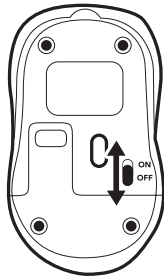

Before installing and using this product, please read the instructions thoroughly and retain them for future reference.

WHAT'S INCLUDED

- Wireless mouse
- AA battery
- Nano USB receiver
- Instruction manual

SETUP

1. Open the battery compartment, remove the paper tab and USB receiver. Insert the battery following the polarity (+/-) marked.

2. Turn the mouse ON.

3. Insert USB receiver into a USB port on your computer. Wait up to 1 minute. Your mouse is now ready to use.

COMPONENT IDENTIFICATION

CHANGING THE BATTERY

- Open the cover
- Insert 1 AA battery following the polarity (+/-) marked

ADJUST THE DPI (TRACKING SPEED)

- Press the DPI cycle button to adjust the mouse's sensitivity (tracking speed). The higher the number, the faster the tracking speed
- DPI options are 800, 1200, 1600. The default is 1200
- DPI will adjust automatically