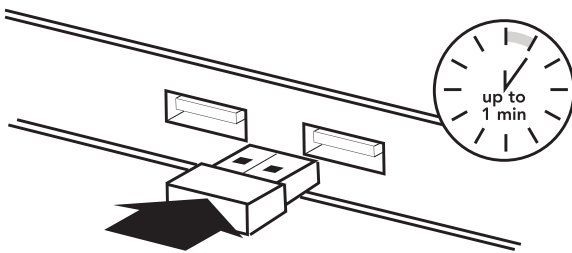

SETUP

1. Open the battery compartment, remove the paper tab and USB receiver. Insert the battery following the polarity (+/-) marked.

2. Turn the mouse ON.

3. Insert USB receiver into a USB port on your computer. Wait up to 1 minute. Your mouse is now ready to use.

COMPONENT IDENTIFICATION

CHANGING THE BATTERY

- Open the cover
- Insert 1 AA battery following the polarity (+/-) marked

ADJUST THE DPI (TRACKING SPEED)

- Press the DPI cycle button to adjust the mouse's sensitivity (tracking speed). The higher the number, the faster the tracking speed
- DPI options are 800, 1200, 1600. The default is 1200
- DPI will adjust automatically