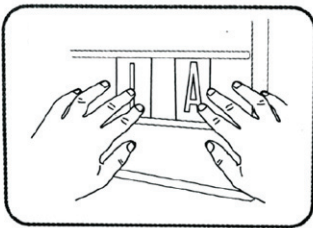

INCLUDED

- Lightbox
- 200-character pack (136 black letters/numbers/symbols and 64 coloured emojis)
- 1.5m (4.9 ft.) USB cable
- Instruction Manual

Requires 5V DC USB adapter or 6 AA batteries (sold separately).

GETTING STARTED

OPERATING INSTRUCTIONS

1. Insert batteries or plug the included USB cable into a computer or AC adapter (sold separately).
2. Ensure that the protective film is removed from each character first. Take a character and insert it into the slots at the front of the lightbox.

3. Slide character across the lightbox.

4. Repeat this process to create words by sliding characters on the lightbox from either end.

5. Turn on the lightbox with the switch at the side of the box.

TO USE/REPLACE THE BATTERIES