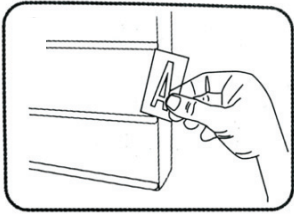

INCLUDED

- Lightbox
- 200-character pack (136 black letters/numbers/symbols and 64 coloured emojis)
- 1.5m (4.9 ft.) USB cable
- Instruction Manual

Requires 5V DC USB adapter or 6 AA batteries (sold separately).

GETTING STARTED

OPERATING INSTRUCTIONS

1. Insert batteries or plug the included USB cable into a computer or AC adapter (sold separately).
2. Ensure that the protective film is removed from each character first. Take a character and insert it into the slots at the front of the lightbox.

3. Slide character across the lightbox.

4. Repeat this process to create words by sliding characters on the lightbox from either end.

5. Turn on the lightbox with the switch at the side of the box.

TO USE/REPLACE THE BATTERIES