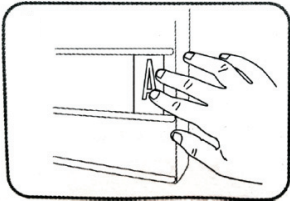

INCLUDED

- Lightbox
- 200-character pack (136 black letters/numbers/symbols and 64 coloured emojis)
- 1.5m (4.9 ft.) USB cable
- Instruction Manual

Requires 5V DC USB adapter or 6 AA batteries (sold separately).

GETTING STARTED

OPERATING INSTRUCTIONS

1. Insert batteries or plug the included USB cable into a computer or AC adapter (sold separately).
2. Ensure that the protective film is removed from each character first. Take a character and insert it into the slots at the front of the lightbox.

3. Slide character across the lightbox.

4. Repeat this process to create words by sliding characters on the lightbox from either end.

5. Turn on the lightbox with the switch at the side of the box.

TO USE/REPLACE THE BATTERIES