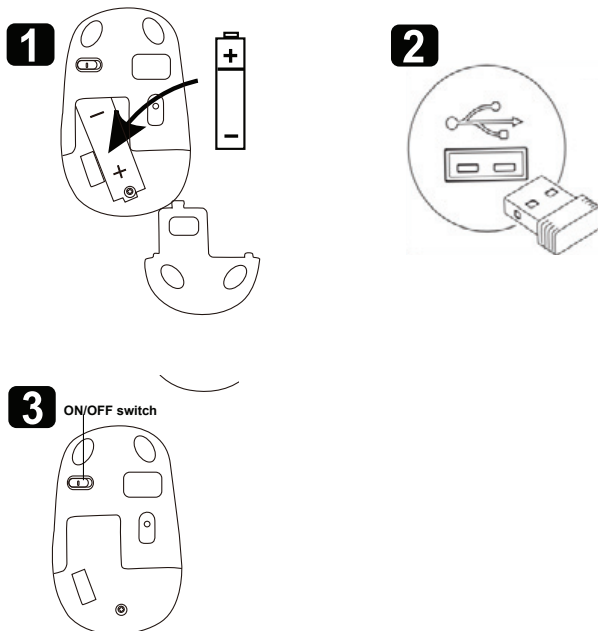

NOTE ON HANDLING BATTERIES

- Keep batteries out of children's reach
- Do not mix old and new batteries or use different types of batteries
- Replace old or weak batteries promptly
- Dispose of and recycle your old batteries in accordance with local regulations

INSTRUCTIONS (refer to diagram)

1. Open battery compartment and insert 1 x AA battery (included) into the battery compartment, making note of correct polarity, close battery compartment. We recommend InfiniCell batteries for maximum performance.
2. Connect the receiver to any USB port on your computer and wait 5 seconds for the connection process to be completed.
3. The mouse has an ON/OFF switch located on the bottom surface. Flip button to ON position.
4. Start using your mouse!

ATTENTION

1. Optical mouse might not work smoothly on some surfaces. If you encounter tracking difficulties please change surfaces or use a mouse pad for optimal tracking.
2. Please turn off the mouse when travelling or when not in use for a prolonged period.

INDUSTRY CANADA NOTICE

This device complies with RSS-247 of Industry Canada. Operation is subject to the following two conditions:

- (1) this device may not cause interference, and
- (2) this device must accept any interference, including interference that may cause undesired operation of the device.

IC Number: 255A-8042595

THE SOURCE - WARRANTY

The Source warrants that this product will be free from defects in materials and workmanship for a period of twelve (12) months from the date of purchase. Within this period, simply take the product and your proof of purchase to any The Source store or participating dealer and the product will be replaced (where available) without charge. Any product which has been subject to misuse or accidental damage is excluded from this warranty.

This warranty is only applicable to a product purchased through The Source company-owned stores or participating dealers in Canada where the warranty is included with the product. While this warranty does not confer any legal rights other than those set out above, you may have additional statutory rights which will vary under the laws of the various countries, states, provinces and other governmental entities in which The Source operates. This warranty is subject to all statutory rights you may have in Canada.

Imported by The Source
Barrie, Ontario, Canada, L4M 4W5
Manufactured in China
www.thesource.ca

© 2018 The Source
All rights reserved.

Please Recycle