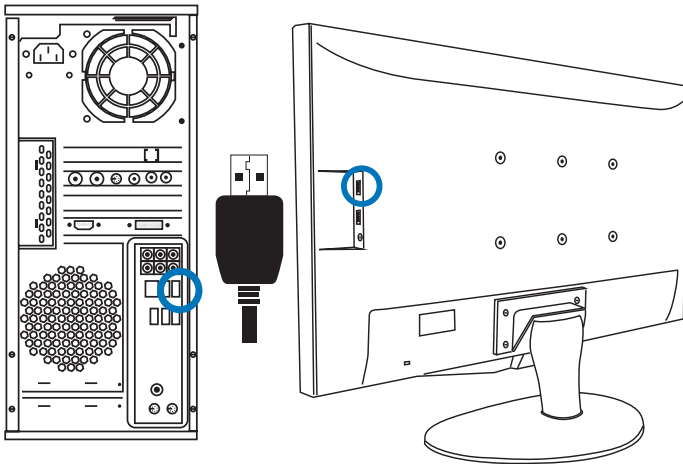

SYSTEM REQUIREMENTS

- PC or Mac with free USB port
- Windows 8/Windows 7/Windows Vista/Windows XP or
Mac OSX (10.8 or higher)

FEATURES:

- Spectrum Backlighting Design
- 7 LED colour options and 3 mode functions
- 4 built-on lighting controls
- Non-skid silicone base for fast and controlled mouse tracking
- 1.8m braided cable

INSTALLATION

1. Connect the USB connector to the USB port of your computer.

SMART FUNCTIONS

- F1 – Switch the backlighting style, spectrum-cycling or twinkling colours (2 colours at once)
- F2 – Switch between 7 different colours; when switching to the eighth the backlight turns off
- F3 – Switch breathing colours
- F4 – Switch LED light style frequency