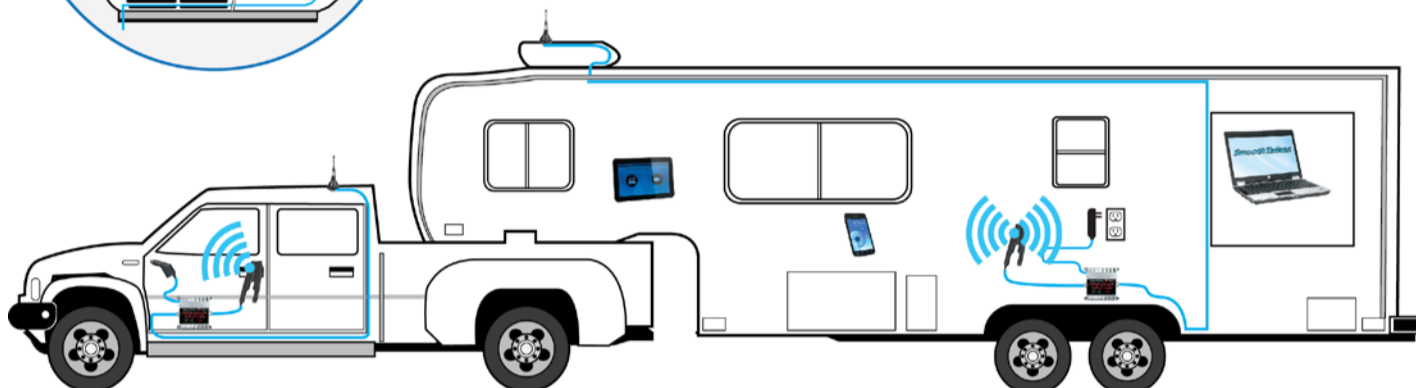

Mobile X6 Pro 4G LTE

Extreme Power Wireless Cellular Signal Booster
Large Vehicle Coverage
X653

LTE

6 BAND
MULTI BAND
53dB

700 lower 700 upper
850 1900 1700/2100 MHz

MOBILE X6 PRO WIRELESS CELLULAR SIGNAL BOOSTER EXTREME POWER

The SmoothTalker Mobile X653 PRO is a 53dB booster that will amplify 4G, 3G and 2G signals including LTE, WCDMA, CDMA and GSM. It is compatible with all North American cellular networks and is FCC and Industry Canada approved. The Mobile X653 is the highest power 53db gain mobile booster on the market. It will keep you connected where other boosters fail. It will provide the largest coverage area of any mobile booster and is ideal for large motorhomes and campers. It boosts signal to all cell phones and cellular devices within the booster's range simultaneously. The X653 PRO is network friendly, easy and simple to install, and can be up and running in minutes. The 53dB of gain provides ample coverage area for big vehicles, RVs, Boats, work trailers. This booster can be moved easily from the camper to the tow vehicle. The Smoothtalker Mobile X653 PRO High Power Booster is the most technologically advanced wireless cellular signal booster made. It features proprietary "stealth tech technology" which is self-adjusting to control feedback oscillation and overload protection to prevent auto shutdowns from poor antenna placement and changing environment. This booster provides coverage throughout your car, truck RVs, Boats, work trailers. It is housed in a rugged cast aluminum housing and comes with corrosion proof antennas. The Mobile X653 can be purchased kitted with various, holders, antennas and power supplies for the ultimate grab-and-go cellular signal boosting package.

How it works:

The Booster captures the signal outside the vehicle and boosts it to the phone. It takes the weak signal from the phone and boosts it back to the tower. Boosts both voice and data simultaneously.