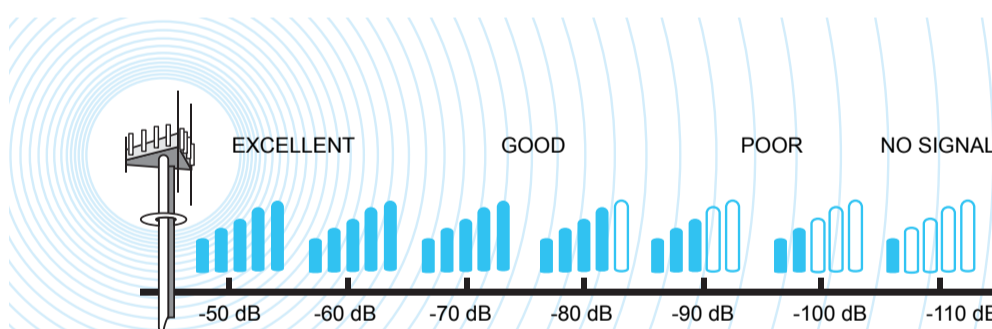

Assessing your outside cellular signal level

How Far from the Tower

Mobile X653 is the most powerful wireless booster on the market and can keep you connected up to 35mi (60km) from the nearest tower.

Use Signal Bar Indicator

Use the signal bar indicator on your cellular device to approximate signal strength as per the chart above.

Note: Even if your device shows no bars or "no service" it is possible that there is enough cellular signal for a booster to achieve communication with the network.

TIPS ON SET UP

- Mount outside antenna in the center of the vehicle roof except in cases where a sunroof is present. In this case mount the antenna towards the back of the vehicle in the center of the metal portion of the roof.
- Mount the inside antenna in the back of the cellular device or place in to the cradle.
- Flashing green LED lights indicate gain reduction. If the green lights on the booster are flashing, please refer to the user manual for instructions.

STEALTHTECH TECHNOLOGY (proprietary Smoothtalker technology):

Mobile X6 53dB amplifiers and boosters use STEALTHTECH® to automatically control gain to eliminate feedback loop (oscillation) and strong signal overload from nearby towers. This will keep your booster working without unexpected shutdowns and at maximum efficiency.

SPECIFICATIONS

SMOOTHALKER MOBILE X6 Pro		6 BAND MULTI BAND 53dB
BANDS	12,17, 13, 5, 4, (2,25)	
FREQUENCIES	700 lower 700 upper 850 1900 1700/2100 MHz	
MODEL	BMX653	
GAIN	53dB	
MODULATIONS	2G, 3G, 3G+, 4G, 4G+, GSM, HSPA, CDMA, LTE, LTE A	
TX POWER	3 watts EIRP	
NOISE FIGURE	<4 dB	
FLATNESS	+/- 3 dB	
POWER SUPPLY	120V AC/DC	
OPERATING TEMP	-30 C to +85 C	
DIMENSIONS	L 4.72" x W 4.25" x H 1.25" (inch) L 12 x W 10.8 x H 3.2 (cm)	
WEIGHT	1.5 lbs / 0.660 kg	
CABLE	INCLUDED IN ALL KITS	

Cellular Signal Boosters - Boosting Your Signal Anywhere

Who is Smoothtalker?

In 2001 we designed the first mobile digital Cellular Signal Booster in North America. We continue to lead with the most powerful and intelligent cellular boosters in the world.

Smoothtalker.com
Aurora, Ontario L4G 6V8
Tech Support
1-877-726-3444