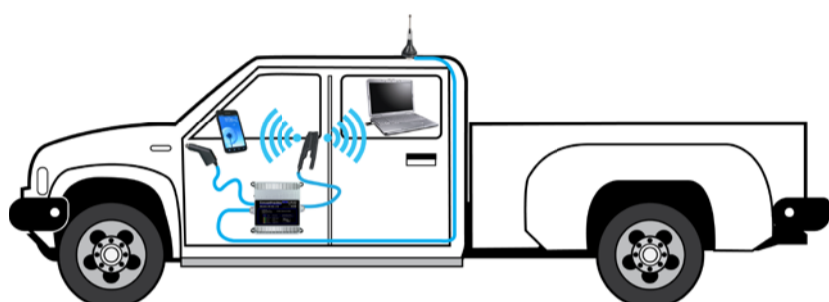

## MOBILE X6 WIRELESS CELLULAR SIGNAL BOOSTER EXTREME POWER

The Mobile X6 is the highest power 50db gain mobile booster on the market. It will keep you connected where other boosters fail. It boosts signal to all cell phones and cellular devices within the booster's range simultaneously. This is a wireless booster that does not require a physical connection to the cell phone or cellular data device.

The Smoothtalker Mobile X6 Extreme Power Booster is the most technologically advanced wireless cellular signal booster made. It features proprietary "stealth tech technology" that prevents shutdowns from poor antenna placement and changing environment. This booster has 50dB of gain and provides coverage throughout your car, truck RVs, Boats, work trailers.

### How it works:

The Booster captures the signal outside the vehicle and boosts it to the phone. It takes the weak signal from the phone and boosts it back to the tower. Boosts both voice and data simultaneously.

### Where can this booster be used:

The Mobile X6 50dB is used primarily in vehicles and also in buildings. (Note: Building use will require the purchase of kits with 120Volt AC/DC power supply.)