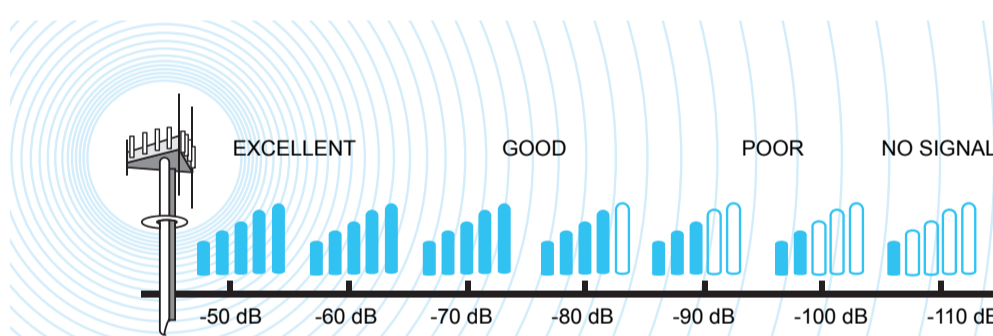

Assessing your outside cellular signal level

How Far from the Tower

Mobile X650 is the most powerful wireless booster on the market and can keep you connected up to 35mi. (60 km) from the nearest tower.

Use Signal Bar Indicator

Use the signal bar indicator on your cellular device to approximate signal strength as per the chart above.

Note: Even if your device shows no bars or "no service" it is possible that there is enough cellular signal for a booster to achieve communication with the network.

TIPS ON SET UP

- Mount outside antenna in the center of the vehicle roof except in cases where a sunroof is present. In this case mount the antenna towards the back of the vehicle in the center of the metal portion of the roof.
- Mount the inside antenna in the back of the cellular device or place in to the cradle.
- Flashing green LED lights indicate gain reduction. If the green lights on the booster are flashing, please refer to the user manual for instructions.

STEALTHTECH TECHNOLOGY (proprietary Smoothtalker technology):

Mobile X6 50dB amplifiers and boosters use STEALTHTECH® to automatically control gain to eliminate feedback loop (oscillation) and strong signal overload from nearby towers. This will keep your booster working without unexpected shutdowns and at maximum efficiency.

SPECIFICATIONS

SMOOTHALKER MOBILE X6		6 BAND MULTI BAND 50dB
BANDS	12,17, 13, 5, 4, (2,25)	
FREQUENCIES	700 lower 700 upper 850 1900 1700/2100 MHz	
MODEL	BMCX650	
GAIN	50dB	
MODULATIONS	2G, 3G, 3G+, 4G, 4G+, GSM, HSPA, CDMA, LTE, LTE A	
TX POWER	3 watts EIRP	
NOISE FIGURE	<4 dB	
FLATNESS	+/- 3 dB	
POWER SUPPLY	120V AC/DC	
OPERATING TEMP	-30 C to +85 C	
DIMENSIONS	L 4.72" x W 4.25" x H 1.25" (inch) L 12 x W 10.8 x H 3.2 (cm)	
WEIGHT	1.5 lbs / 0.660 kg	
CABLE	INCLUDED IN ALL KITS	

Cellular Signal Boosters - Boosting Your Signal Anywhere

Who is Smoothtalker?

In 2001 we designed the first mobile digital Cellular Signal Booster in North America. We continue to lead with the most powerful and intelligent cellular boosters in the world.

Smoothtalker.com
Aurora, Ontario L4G 6V8
Tech Support
1-877-726-3444