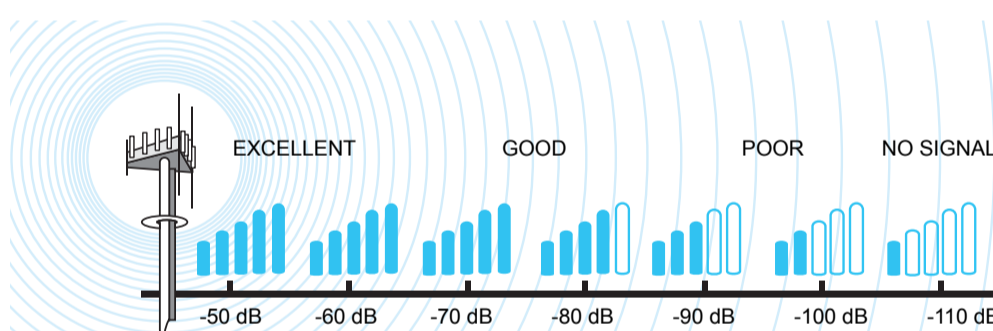

Assessing your outside cellular signal level

How Far from the Tower

The Mobile Z6 50 is the most powerful wireless booster on the market and can keep you connected up to 10mi (15km) from the nearest tower.

Use Signal Bar Indicator

Use the signal bar indicator on your cellular device to approximate signal strength as per the chart above.

Note: Even if your device shows no bars or "no service" it is possible that there is enough cellular signal for a booster to achieve communication with the network.

TIPS ON SET UP

- Mount outside antenna in the center of the vehicle roof except in cases where a sunroof is present. In this case mount the antenna towards the back of the vehicle in the center of the metal portion of the roof.
- Mount the inside antenna in the back of the cellular device or place in to the cradle.
- Flashing green LED lights indicate gain reduction. If the green lights on the booster are flashing, please refer to the user manual for instructions.

STEALTHTECH TECHNOLOGY (proprietary Smoothtalker technology):

Mobile Z6 50 amplifiers and boosters use STEALTHTECH® to automatically control gain to eliminate feedback loop (oscillation) and strong signal overload from nearby towers. This will keep your booster working without unexpected shutdowns and at maximum efficiency.

SPECIFICATIONS

SMOOTHALKER MOBILE Z6		6 BAND MULTI BAND 50dB
BANDS	12,17, 13, 5, 4, (2,25)	
FREQUENCIES	700 lower 700 upper 850 1900 1700/2100 MHz	
MODEL	BMCZ650	
GAIN	50dB	
MODULATIONS	2G, 3G, 3G+, 4G, 4G+, GSM, HSPA, CDMA, LTE, LTE A	
TX POWER	1 watts EIRP	
NOISE FIGURE	<4 dB	
FLATNESS	+/- 2 dB	
POWER SUPPLY	12V DC CLA or 12V DC fused or 120V AC/DC	
OPERATING TEMP	-30 C to +85 C	
DIMENSIONS	L 4.72" x W 4.25" x H 1.25" (inch) L 12 x W 10.8 x H 3.2 (cm)	
WEIGHT	1.5 Lbs / 0.660 kg	
CABLE	INCLUDED IN ALL KITS	

Cellular Signal Boosters - Boosting Your Signal Anywhere

Who is Smoothtalker?

In 2001 we designed the first mobile digital Cellular Signal Booster in North America. We continue to lead with the most powerful and intelligent cellular boosters in North America.

Smoothtalker.com
Aurora, Ontario L4G 6V8
Tech Support
1-877-726-3444