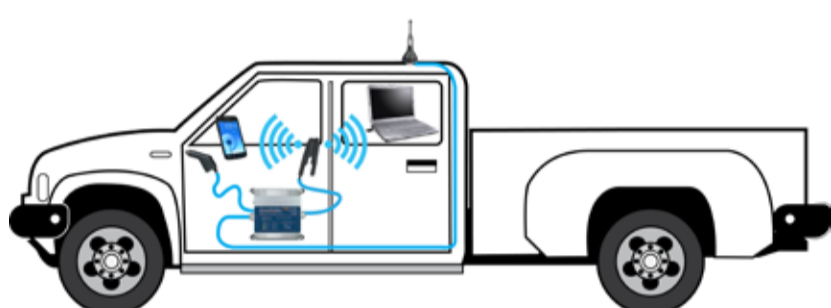

Mobile Z6 50 boosts signal to all cell phones and cellular devices within the booster's range simultaneously. No physical connection to the cell phone or cellular data device is required. The Smoothtalker Mobile Z6 50 booster is the most technologically advanced wireless cellular signal booster made. It boosts signal to all cell phones and cellular devices within the booster's range simultaneously and features proprietary "Stealthtech technology" which is self-adjusting to control feedback loop (oscillation) and prevent shutdowns or overload from poor antenna placement and changing environment. The Z6 50 is network friendly and with 50dB of gain it provides ample coverage area for cars and pickup trucks. This booster can be moved easily from vehicle to desktop.

How it works:

The Booster captures the signal outside the vehicle and boosts it to the phone. It takes the weak signal from the phone and boosts it back to the tower. Boosts both voice and data simultaneously.

Where can this booster be used:

The Mobile Z6 50 is used primarily in vehicles and also in buildings.
(Note: Building use will require the purchase of kits with 120Volt AC/DC power supply.)

How Large an Area will it Cover: