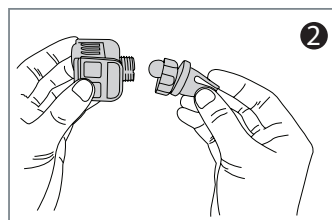

Place the holder onto the air vent as desired.

**NOTE:** You may have to loosen the screw cap to adjust the cradle to your desired angle later.

**SUCTION MOUNT INSTALLATION**

Place the screw cap (threads facing up) over the mount's ball joint.

Align the device holder over the mount's ball joint.

Snap the device holder onto the mount's joint, you will hear a "snap" when it is properly connected.

Find a location on your dashboard/windshield that is out of your direct line of sight. Clean the surface on your preferred location. Peel off the transparent strip from the base of the mount and position in place. Press down on the base to apply pressure and lock the suction lever.

**VENT MOUNT INSTALLATION**

Place the screw cap (threads facing up) over the mount's ball joint.

Align the device holder over the mount's ball joint.

**THE SOURCE - WARRANTY**

The Source warrants that this product will be free from defects in materials and workmanship for a period of twelve (12) months from the date of purchase. Within this period, simply take the product and your proof of purchase to any The Source store or participating dealer and the product will be replaced (where available) without charge. Any product which has been subject to misuse or accidental damage is excluded from this warranty.