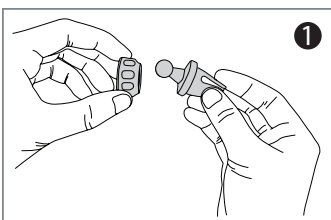

Place the holder onto the air vent as desired.

**NOTE:** You may have to loosen the screw cap to adjust the cradle to your desired angle later.

**SUCTION MOUNT INSTALLATION**

Place the screw cap (threads facing up) over the mount's ball joint.

Align the device holder over the mount's ball joint.

Snap the device holder onto the mount's joint, you will hear a "snap" when it is properly connected.

Find a location on your dashboard/windshield that is out of your direct line of sight. Clean the surface on your preferred location. Peel off the transparent strip from the base of the mount and position in place. Press down on the base to apply pressure and lock the suction lever.

**VENT MOUNT INSTALLATION**

Place the screw cap (threads facing up) over the mount's ball joint.

Align the device holder over the mount's ball joint.

**THE SOURCE - WARRANTY**

The Source warrants that this product will be free from defects in materials and workmanship for a period of twelve (12) months from the date of purchase. Within this period, simply take the product and your proof of purchase to any The Source store or participating dealer and the product will be replaced (where available) without charge. Any product which has been subject to misuse or accidental damage is excluded from this warranty.