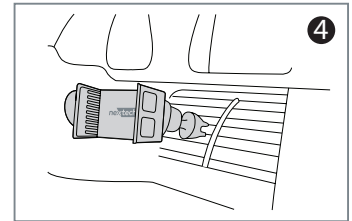

**OWNER'S MANUAL —**

Before using the product, please read the instructions thoroughly and retain them for future reference.

8063398

**PARTS INCLUDED**

- Device holder
- Suction mount
- Vent mount

Snap the device holder onto the mount's joint, you will hear a "snap" when it is properly connected.

Place the holder onto the air vent as desired.

**NOTE:** You may have to loosen the screw cap to adjust the cradle to your desired angle later.

**SUCTION MOUNT INSTALLATION**

Place the screw cap (threads facing up) over the mount's ball joint.

Align the device holder over the mount's ball joint.

Snap the device holder onto the mount's joint, you will hear a "snap" when it is properly connected.

Find a location on your dashboard/windshield that is out of your direct line of sight. Clean the surface on your preferred location. Peel off the transparent strip from the base of the mount and position in place. Press down on the base to apply pressure and lock the suction lever.