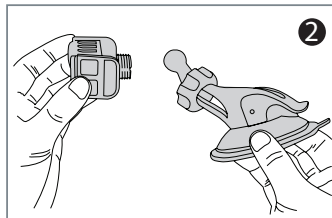

**OWNER'S MANUAL —**

Before using the product, please read the instructions thoroughly and retain them for future reference.

8063398

**PARTS INCLUDED**

- Device holder
- Suction mount
- Vent mount

Snap the device holder onto the mount's joint, you will hear a "snap" when it is properly connected.

Place the holder onto the air vent as desired.

**NOTE:** You may have to loosen the screw cap to adjust the cradle to your desired angle later.

**SUCTION MOUNT INSTALLATION**

Place the screw cap (threads facing up) over the mount's ball joint.

Align the device holder over the mount's ball joint.

Snap the device holder onto the mount's joint, you will hear a "snap" when it is properly connected.

Find a location on your dashboard/windshield that is out of your direct line of sight. Clean the surface on your preferred location. Peel off the transparent strip from the base of the mount and position in place. Press down on the base to apply pressure and lock the suction lever.