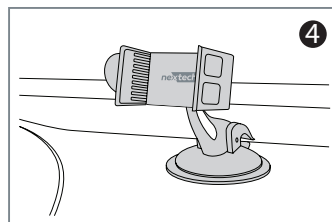

**OWNER'S MANUAL —**

Before using the product, please read the instructions thoroughly and retain them for future reference.

8063398

**PARTS INCLUDED**

- Device holder
- Suction mount
- Vent mount

Snap the device holder onto the mount's joint, you will hear a "snap" when it is properly connected.

Place the holder onto the air vent as desired.

**NOTE:** You may have to loosen the screw cap to adjust the cradle to your desired angle later.

**SUCTION MOUNT INSTALLATION**

Place the screw cap (threads facing up) over the mount's ball joint.

Align the device holder over the mount's ball joint.

Snap the device holder onto the mount's joint, you will hear a "snap" when it is properly connected.

Find a location on your dashboard/windshield that is out of your direct line of sight. Clean the surface on your preferred location. Peel off the transparent strip from the base of the mount and position in place. Press down on the base to apply pressure and lock the suction lever.