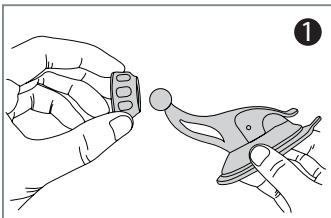

**OWNER'S MANUAL —**

Before using the product, please read the instructions thoroughly and retain them for future reference.

8063398

**PARTS INCLUDED**

- Device holder
- Suction mount
- Vent mount

Snap the device holder onto the mount's joint, you will hear a "snap" when it is properly connected.

Place the holder onto the air vent as desired.

**NOTE:** You may have to loosen the screw cap to adjust the cradle to your desired angle later.

**SUCTION MOUNT INSTALLATION**

Place the screw cap (threads facing up) over the mount's ball joint.

Align the device holder over the mount's ball joint.

Snap the device holder onto the mount's joint, you will hear a "snap" when it is properly connected.

Find a location on your dashboard/windshield that is out of your direct line of sight. Clean the surface on your preferred location. Peel off the transparent strip from the base of the mount and position in place. Press down on the base to apply pressure and lock the suction lever.