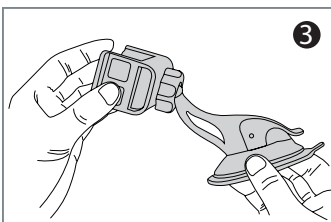

**OWNER'S MANUAL —**

Before using the product, please read the instructions thoroughly and retain them for future reference.

8063398

**PARTS INCLUDED**

- Device holder
- Suction mount
- Vent mount

Snap the device holder onto the mount's joint, you will hear a "snap" when it is properly connected.

Place the holder onto the air vent as desired.

**NOTE:** You may have to loosen the screw cap to adjust the cradle to your desired angle later.

**SUCTION MOUNT INSTALLATION**

Place the screw cap (threads facing up) over the mount's ball joint.

Align the device holder over the mount's ball joint.

Snap the device holder onto the mount's joint, you will hear a "snap" when it is properly connected.

Find a location on your dashboard/windshield that is out of your direct line of sight. Clean the surface on your preferred location. Peel off the transparent strip from the base of the mount and position in place. Press down on the base to apply pressure and lock the suction lever.