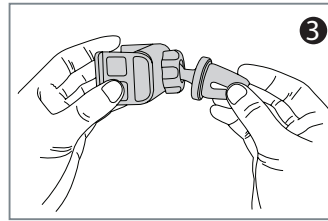

**OWNER'S MANUAL —**

Before using the product, please read the instructions thoroughly and retain them for future reference.

8063398

**PARTS INCLUDED**

- Device holder
- Suction mount
- Vent mount

Snap the device holder onto the mount's joint, you will hear a "snap" when it is properly connected.

Place the holder onto the air vent as desired.

**NOTE:** You may have to loosen the screw cap to adjust the cradle to your desired angle later.

**SUCTION MOUNT INSTALLATION**

Place the screw cap (threads facing up) over the mount's ball joint.

Align the device holder over the mount's ball joint.

Snap the device holder onto the mount's joint, you will hear a "snap" when it is properly connected.

Find a location on your dashboard/windshield that is out of your direct line of sight. Clean the surface on your preferred location. Peel off the transparent strip from the base of the mount and position in place. Press down on the base to apply pressure and lock the suction lever.