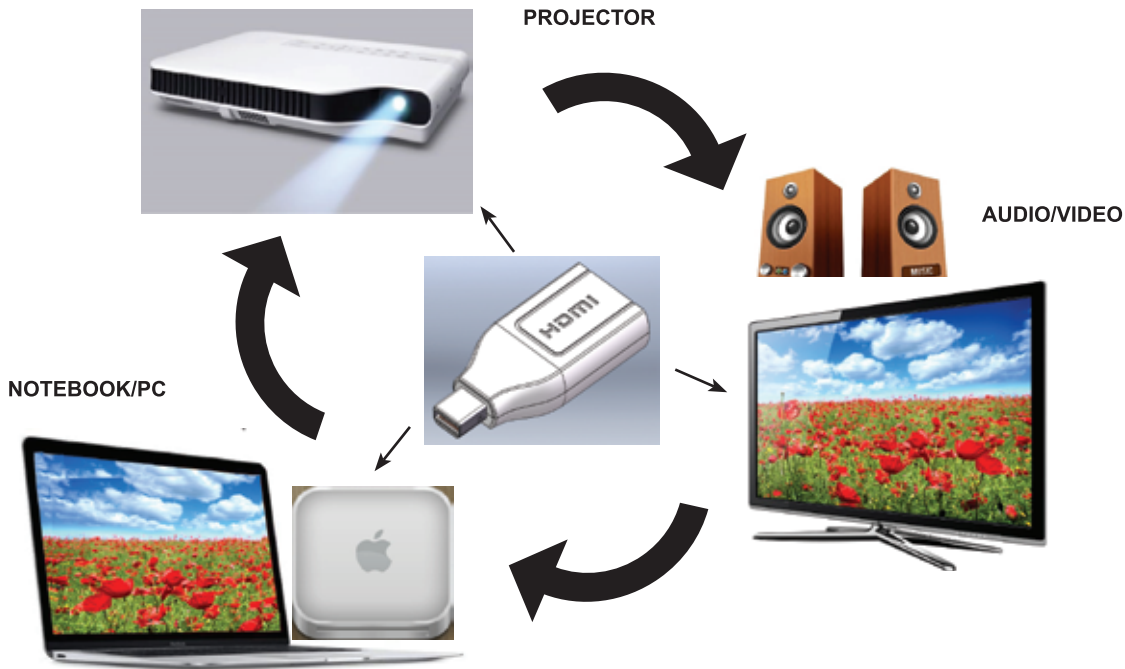

OWNER'S MANUAL —

Before installing and using the product, please read the instructions thoroughly and retain them for future reference.

8062705

PRODUCT DESCRIPTION:

This adapter allows the Mini Display Port video output of a laptop to connect to the HDMI input of a display and is perfect for applications including displaying video on a HDTV, projector or monitor, on a desktop or in a meeting room.

The Mini Display Port to HDMI adapter can connect a Mini Display port equipped laptop or tablet to a projector, monitor or HDTV with a HDMI input port. The compact design makes this adapter ideal for travel and business.

The plug and play adapter does not require drivers for installation.

SPECIFICATIONS

- Video Resolution UP: 1280 x 720p
1920 x 1080p
- Refresh Rate: 60Hz
- Current Rating: 0.5A Min.
- Voltage Rating: 30V AC Max.