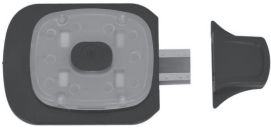

HEADLIGHT HAT

Instruction Manual

8045735B

INCLUDED

- Hat
- LED push light with built-in rechargeable battery
- Instruction manual

SPECIFICATIONS

Charging voltage	5V
Charging current	120mA
Power rating	1W

GETTING STARTED

OPERATING INSTRUCTIONS

- Press the LED button once to turn ON the light
- Each additional press will allow you to decrease the brightness of the LED light. There are three brightness levels in total
- To turn OFF the light, press the LED button until it cycles through all brightness levels, the final push will turn it OFF

CHARGING

- Remove the LED light by gently pushing the LED light out of the rubber frame on the hat.
- Remove the cap of the LED light as pictured.
- Connect to any USB compatible charging port. Red light will turn OFF when fully charged.
  Charging time is approximately 1.5 hours.

WASHING

Important: Remove LED light before submerging in water.

- Remove the LED light by gently pushing the LED light out of the rubber frame on the hat
- Machine wash warm with like colours
- Tumble dry on low heat

THE SOURCE - WARRANTY

The Source warrants that this product will be free from defects in materials and workmanship for a period of 6 months from the date of purchase. Within this period, simply take the product and your proof of purchase to any The Source store or participating dealer and the product will be replaced (where available) without charge. Any product which has been subject to misuse or accidental damage is excluded from this warranty. This warranty is only applicable to a product purchased through The Source company-owned stores or participating dealers in Canada where the warranty is included with the product. While this warranty does not confer any legal rights other than those set out above, you may have additional statutory rights which will vary under the laws of the various countries, states, provinces and other governmental entities in which The Source operates. This warranty is subject to all statutory rights you may have in Canada.

Imported by:
The Source, Barrie, Ontario, Canada, L4M 4W5
Manufactured in China
© 2018 The Source All rights reserved.
www.thesource.ca