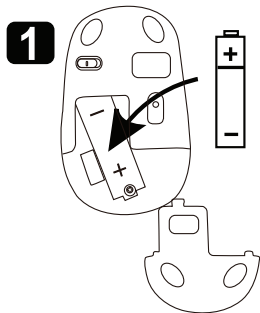

**FEATURES**

- Comfortable ambidextrous design
- Seamless wireless connection
- Tiny and portable nano USB receiver

**SPECIFICATIONS**

- Compatible with Windows XP/Vista/7/8/10 and Mac OSX 4.8 or above (requires a USB 2.0 port)
- Requires 1 x AA battery (included)
- Connection: Nano USB
- Frequency: 2.4GHz Wireless
- Distance of operation: 6-8 m
- Dimensions: 95mm x 57.5mm x 39mm
- 3 buttons: Left button, right button, mid scroll
- Power Source: 1 x AA (battery included)
- DPI: 1000 DPI

**INSTRUCTIONS** (refer to diagram)

1. Open battery compartment and insert 1 x AA battery (included) into the battery compartment, making note of correct polarity, close battery compartment. We recommend InfiniCell batteries for maximum performance.
2. Connect the receiver to any USB port on your computer and wait 5 seconds for the connection process to be completed.
3. The mouse has an ON/OFF switch located on the bottom surface. Flip button to ON position.
4. Start using your mouse!