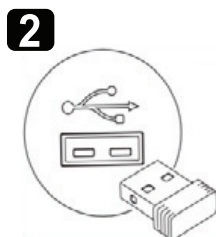

**FEATURES**

- Comfortable ambidextrous design
- Seamless wireless connection
- Tiny and portable nano USB receiver

**SPECIFICATIONS**

- Compatible with Windows XP/Vista/7/8/10 and Mac OSX 4.8 or above (requires a USB 2.0 port)
- Requires 1 x AA battery (included)
- Connection: Nano USB
- Frequency: 2.4GHz Wireless
- Distance of operation: 6-8 m
- Dimensions: 95mm x 57.5mm x 39mm
- 3 buttons: Left button, right button, mid scroll
- Power Source: 1 x AA (battery included)
- DPI: 1000 DPI

**INSTRUCTIONS** (refer to diagram)

1. Open battery compartment and insert 1 x AA battery (included) into the battery compartment, making note of correct polarity, close battery compartment. We recommend InfiniCell batteries for maximum performance.
2. Connect the receiver to any USB port on your computer and wait 5 seconds for the connection process to be completed.
3. The mouse has an ON/OFF switch located on the bottom surface. Flip button to ON position.
4. Start using your mouse!