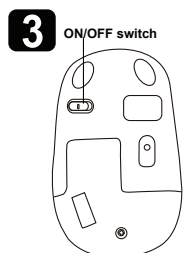

OWNER'S MANUAL —

Before installing and using the product, please read the instructions thoroughly and retain them for future reference.

PACKAGE CONTENTS

- Wireless mouse x1
- Nano USB receiver x1
- AA battery x1
  (We recommend InfiniCell batteries for maximum performance)
- Instruction manual x1

FEATURES

- Comfortable ambidextrous design
- Seamless wireless connection
- Tiny and portable nano USB receiver

SPECIFICATIONS

- Compatible with Windows XP/Vista/7/8/10 and Mac OSX 4.8 or above (requires a USB 2.0 port)
- Requires 1 x AA battery (included)
- Connection: Nano USB
- Frequency: 2.4GHz Wireless
- Distance of operation: 6-8 m
- Dimensions: 95mm x 57.5mm x 39mm
- 3 buttons: Left button, right button, mid scroll
- Power Source: 1 x AA (battery included)
- DPI: 1000 DPI

NOTE ON HANDLING BATTERIES

- Keep batteries out of children's reach
- Do not mix old and new batteries or use different types of batteries
- Replace old or weak batteries promptly
- Dispose of and recycle your old batteries in accordance with local regulations

INSTRUCTIONS (refer to diagram)

1. Open battery compartment and insert 1 x AA battery (included) into the battery compartment, making note of correct polarity, close battery compartment. We recommend InfiniCell batteries for maximum performance.
2. Connect the receiver to any USB port on your computer and wait 5 seconds for the connection process to be completed.
3. The mouse has an ON/OFF switch located on the bottom surface. Flip button to ON position.
4. Start using your mouse!

ATTENTION

1. Optical mouse might not work smoothly on some surfaces. If you encounter tracking difficulties please change surfaces or use a mouse pad for optimal tracking.
2. Please turn off the mouse when travelling or when not in use for a prolonged period.

INDUSTRY CANADA NOTICE

This device complies with RSS-247 of Industry Canada. Operation is subject to the following two conditions:

- (1) this device may not cause interference, and
- (2) this device must accept any interference, including interference that may cause undesired operation of the device.

IC Number: 255A-8042595

THE SOURCE - WARRANTY

The Source warrants that this product will be free from defects in materials and workmanship for a period of twelve (12) months from the date of purchase. Within this period, simply take the product and your proof of purchase to any The Source store or participating dealer and the product will be replaced (where available) without charge. Any product which has been subject to misuse or accidental damage is excluded from this warranty.

This warranty is only applicable to a product purchased through The Source company-owned stores or participating dealers in Canada where the warranty is included with the product. While this warranty does not confer any legal rights other than those set out above, you may have additional statutory rights which will vary under the laws of the various countries, states, provinces and other governmental entities in which The Source operates. This warranty is subject to all statutory rights you may have in Canada.

Imported by The Source
Barrie, Ontario, Canada, L4M 4W5
Manufactured in China
www.thesource.ca

© 2017 The Source
All rights reserved.

Please Recycle