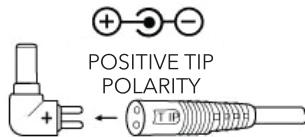

OPERATING INSTRUCTIONS

Connection with laptop computer:

1. Connect your laptop computer with this power supply by connecting one of the supplied detachable adapter plugs.
2. Ensure correct polarity.

Tip polarity selection:

1. Determine proper connector size. The polarity of the small connector is presented with positive tip polarity. Common symbol is shown.
2. Ensure correct voltage.
  - Make sure the total load does not exceed the rated output current of the power supply
  - Connect the power cord to the power supply **first** and then insert AC plug into your wall socket. The blue LED indicator will turn ON
  - Switch ON your laptop

CONNECT WITH USB DEVICE

1. Connect your USB device with this power adapter (e.g: iPhone, iPad, iPod/tablet/portable game devices, etc.) while charging your laptop or in standby mode.
2. The maximum output from the USB port of this power supply is 5V DC 1A. Make sure the total load does not exceed the rated output current of the power adapter.
3. Connect the power cord to the power adapter **first**, then insert the AC plug into your wall socket. The blue LED indicator will turn ON.
4. Switch ON your USB device.

COMPATIBILITY LIST - TIPS INCLUDED

	Tip AG 0.6/4.5mm	HP-Envy, Pavilion series
	Tip AA 3.0/1.0mm	Asus-ZenBook, Transformer Book
	Tip G 1.0/5.0mm	Samsung—most of the series
	Tip AI 4.0/1.35mm	New Tip AI: Asus-VivoBook, VivoBook Flip, Chromebook, ZenBook Pro, ZenBook Flip, ZenBook, etc.
	Tip P 2.5/5.5mm	Fujitsu-Amilo, Lifebook, Esprimo, Celcius series IBM-Thinkpad, Transnote series Lenovo-ideapad, Thinkpad series Compaq-Buisness Notebook, EVO, Presario series Acer-Aspire, AcerNotes, Extensa, Ferrari series Dell-Inspiron series HP-Omnibook, Pavilion series PackardBell-EasyNote series Toshiba-Satellite, Tecra, Portege, Qosimo series
	Tip Q 0.6/7.4mm	HP-Essential, ENVY, Elitebook, Probook, Folio, Compaq, Business Notebook series
	Tip T 1.7/4.75mm	Compaq-Prosignia, Presario, EVO, Armada, Business Notebook series HP-TouchSmart, Spectre, HDX, Pavilion series
	Tip X 1.7/5.5mm	Acer-Aspire, Aspire Timeline, Aspire Time-lineX, Aspire Timeline Ultra, S, Chromebook, TravelMate, Extensa, Emachines series

NOTE: This compatibility list is for reference only. To find the exact tip for your laptop or netbook, please refer to your laptop's or netbook's user guide.

SPECIFICATIONS

Input Voltage:	100-240 V AC 50/60 Hz
Output Power:	Maximum 65 W
DC Output:	Option 1: 19V DC 3.14A Option 2: 5V DC 1A (USB)

NOTE: 8 tips included.

CAUTION

- **DO NOT** short circuit the output terminals
- **DO NOT** attempt to open this unit
- Ensure the correct voltage is used as continuous excess voltage could damage your laptop computer
- For connecting with your laptop, do not try to use this power supply with devices requiring more than 3.42Amp for 19V (65-watts max.)
- Remove from the power supply when not in use

CAN ICES-3 (B)/NMB-3(B)

THE SOURCE - WARRANTY

The Source warrants that this product will be free from defects in materials and workmanship for a period of twelve (12) months from the date of purchase. Within this period, simply take the product and your proof of purchase to any The Source store or participating dealer and the product will be replaced (where available) without charge. Any product which has been subject to misuse or accidental damage is excluded from this warranty.

This warranty is only applicable to a product purchased through The Source company-owned stores or participating dealers in Canada where the warranty is included with the product. While this warranty does not confer any legal rights other than those set out above, you may have additional statutory rights which will vary under the laws of the various countries, states, provinces and other governmental entities in which The Source operates. This warranty is subject to all statutory rights you may have in Canada.

Imported by:

The Source, Barrie, Ontario, Canada, L4M 4W5

Manufactured in China

www.thesource.ca

© 2022 The Source. All rights reserved.