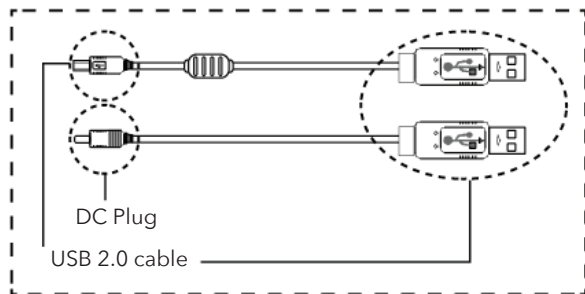

CABLE IDENTIFICATION

FEATURES

- Supports both 8cm and 12cm discs
- Supports all of the popular CD and DVD formats
- Multi-recorder for DVD±R/DVD±RW/CD-RW
- Supports hot swapping and plug-and-play functions
- Buffer underrun technology to prevent errors
- High-speed USB 2.0

OPERATING INSTRUCTIONS

INSTALLING THE DRIVE

1. Plug the USB 2.0 connector into the device's rear USB 2.0 port.
2. Plug the DC plug into the device's rear DC power jack.