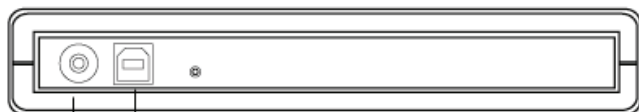

REAR DISPLAY

- USB 2.0 port
- DC power jack