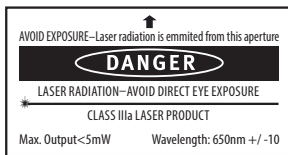

THE SOURCE - WARRANTY

The Source warrants that this product will be free from defects in materials and workmanship for a period of twelve (12) months from the date of purchase. Within this period, simply take the product and your proof of purchase to any The Source store or participating dealer and the product will be replaced (where available) without charge. Any product which has been subject to misuse or accidental damage is excluded from this warranty.

This warranty is only applicable to a product purchased through The Source company-owned stores or participating dealers in Canada where the warranty is included with the product. While this warranty does not confer any legal rights other than those set out above, you may have additional statutory rights which will vary under the laws of the various countries, states, provinces and other governmental entities in which The Source operates. This warranty is subject to all statutory rights you may have in Canada.

Please Recycle

Imported by: The Source, Barrie, Ontario, Canada, L4M 4W5

Manufactured in Taiwan

For product support please visit www.thesource.ca

© 2015 The Source
All rights reserved.